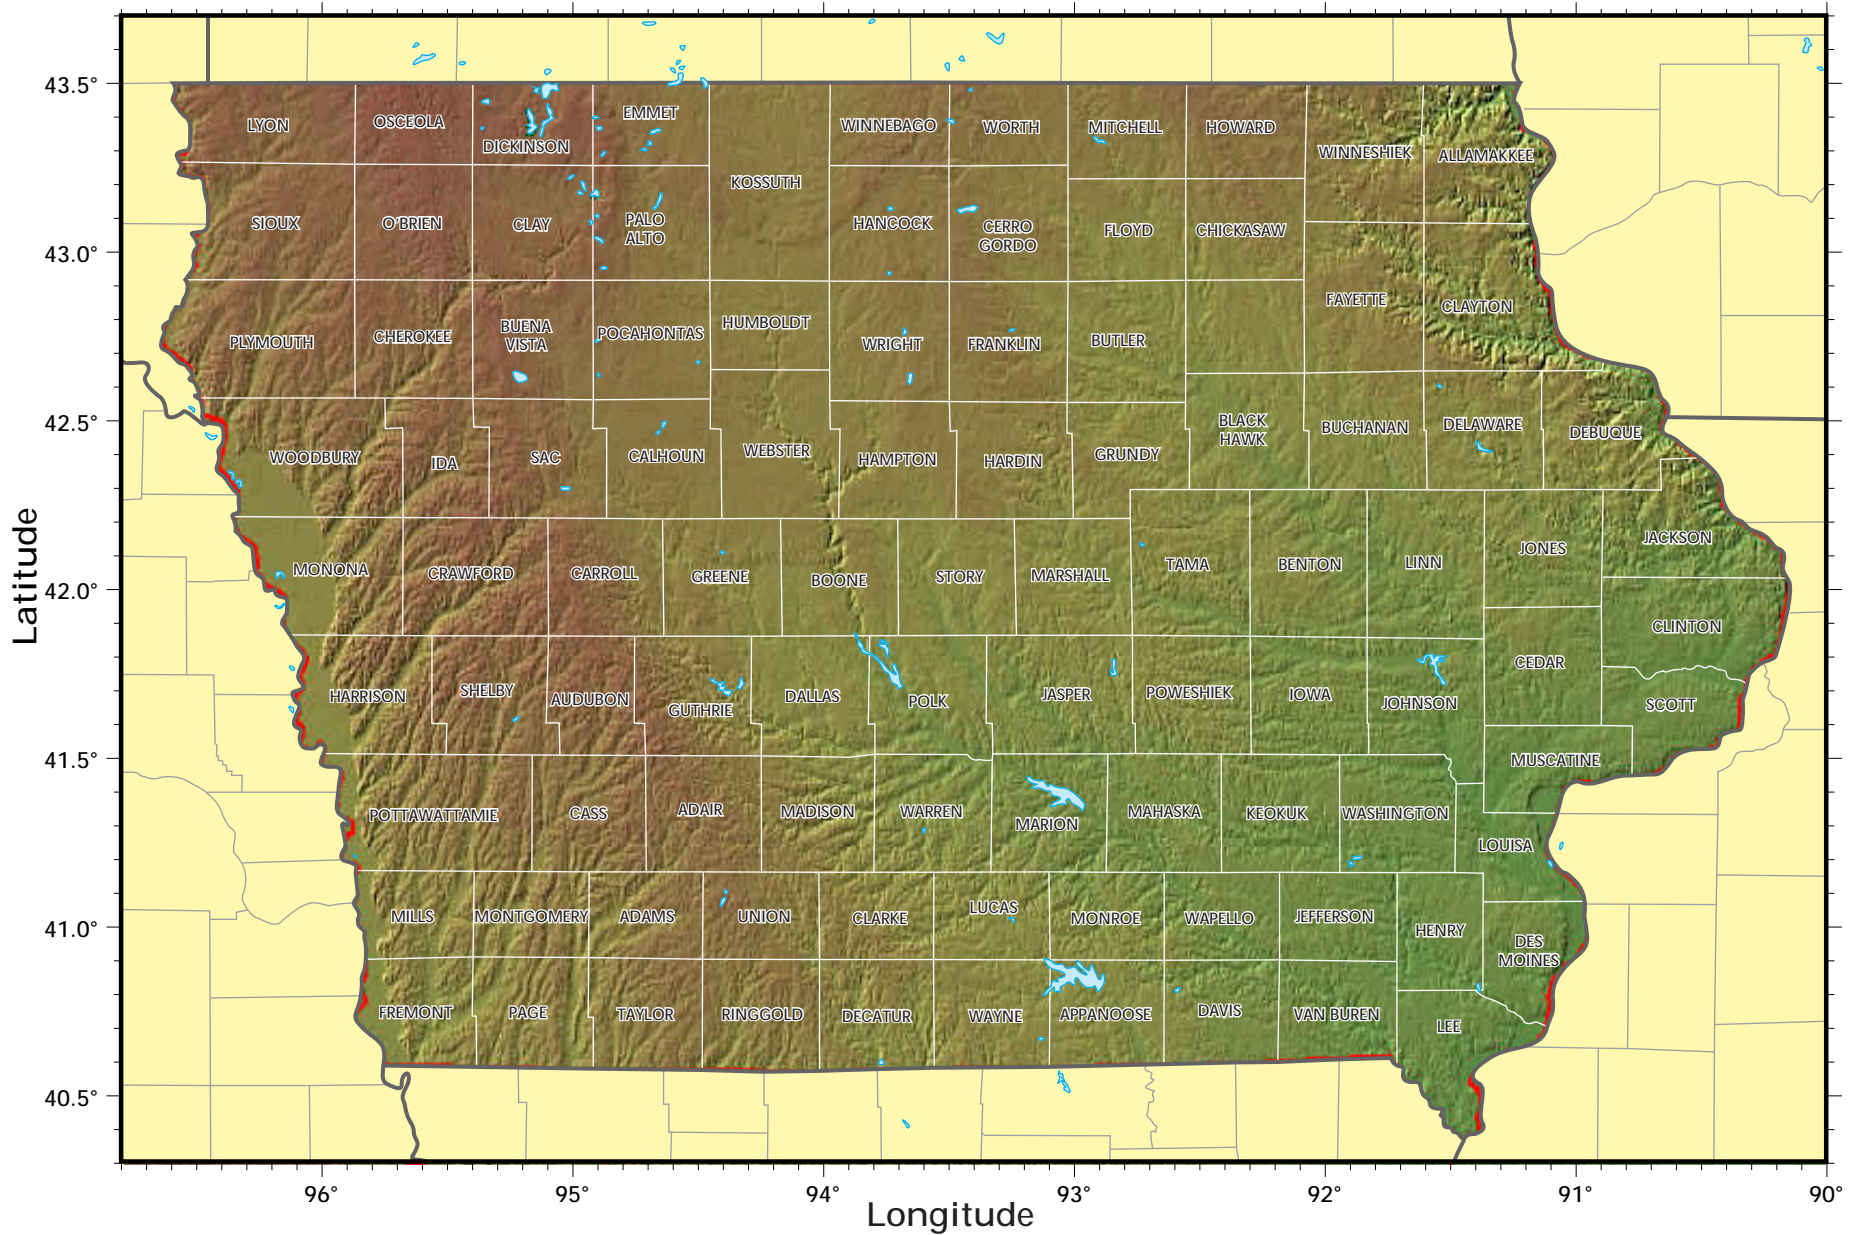

Iowa

shaded relief model ©1995 Ray Sterner, Johns Hopkins University, Applied Physics Laboratory
cartography ©Weller Cartographic Services Ltd.