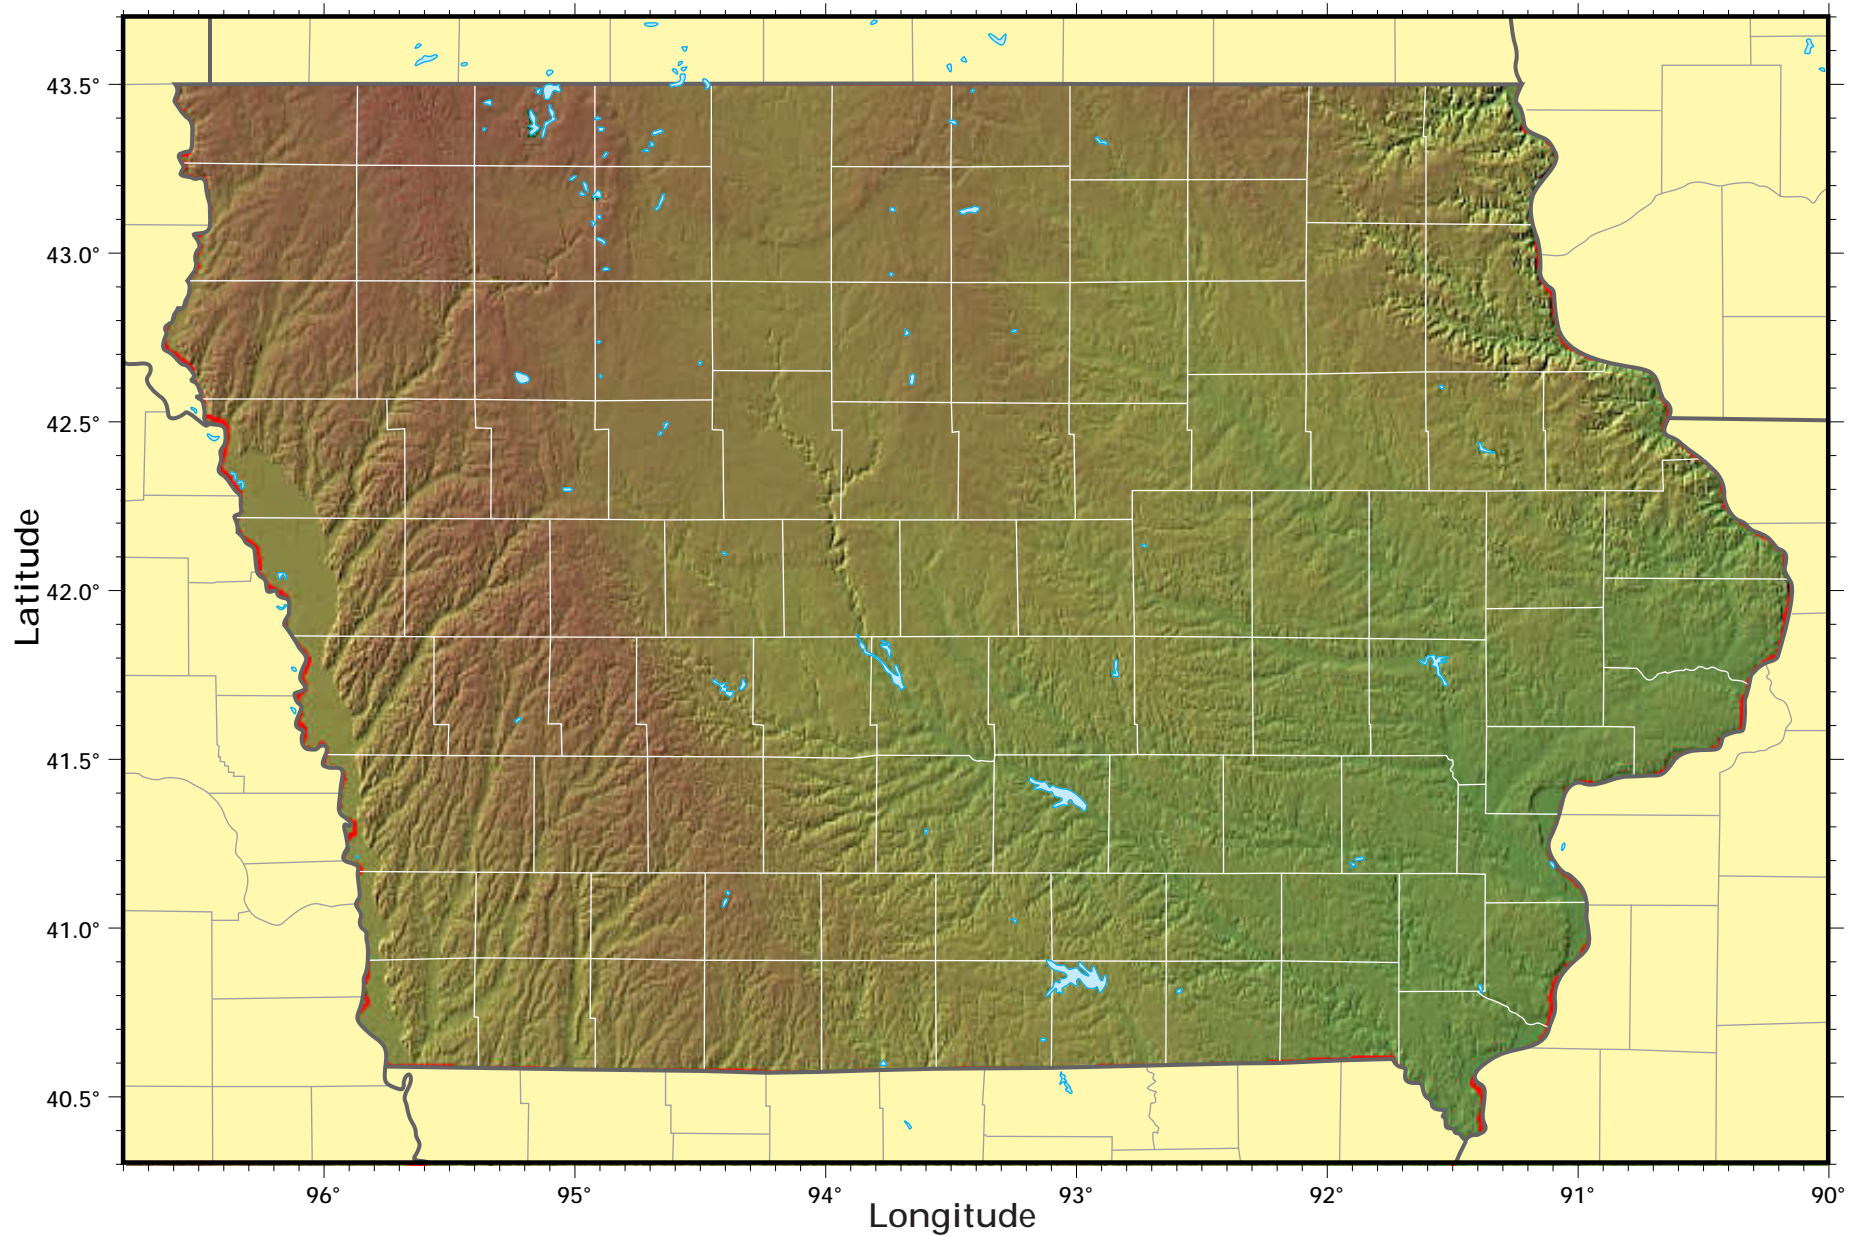

# Iowa

shaded relief model ©1995 Ray Sterner, Johns Hopkins University, Applied Physics Laboratory  
cartography ©Weller Cartographic Services Ltd.