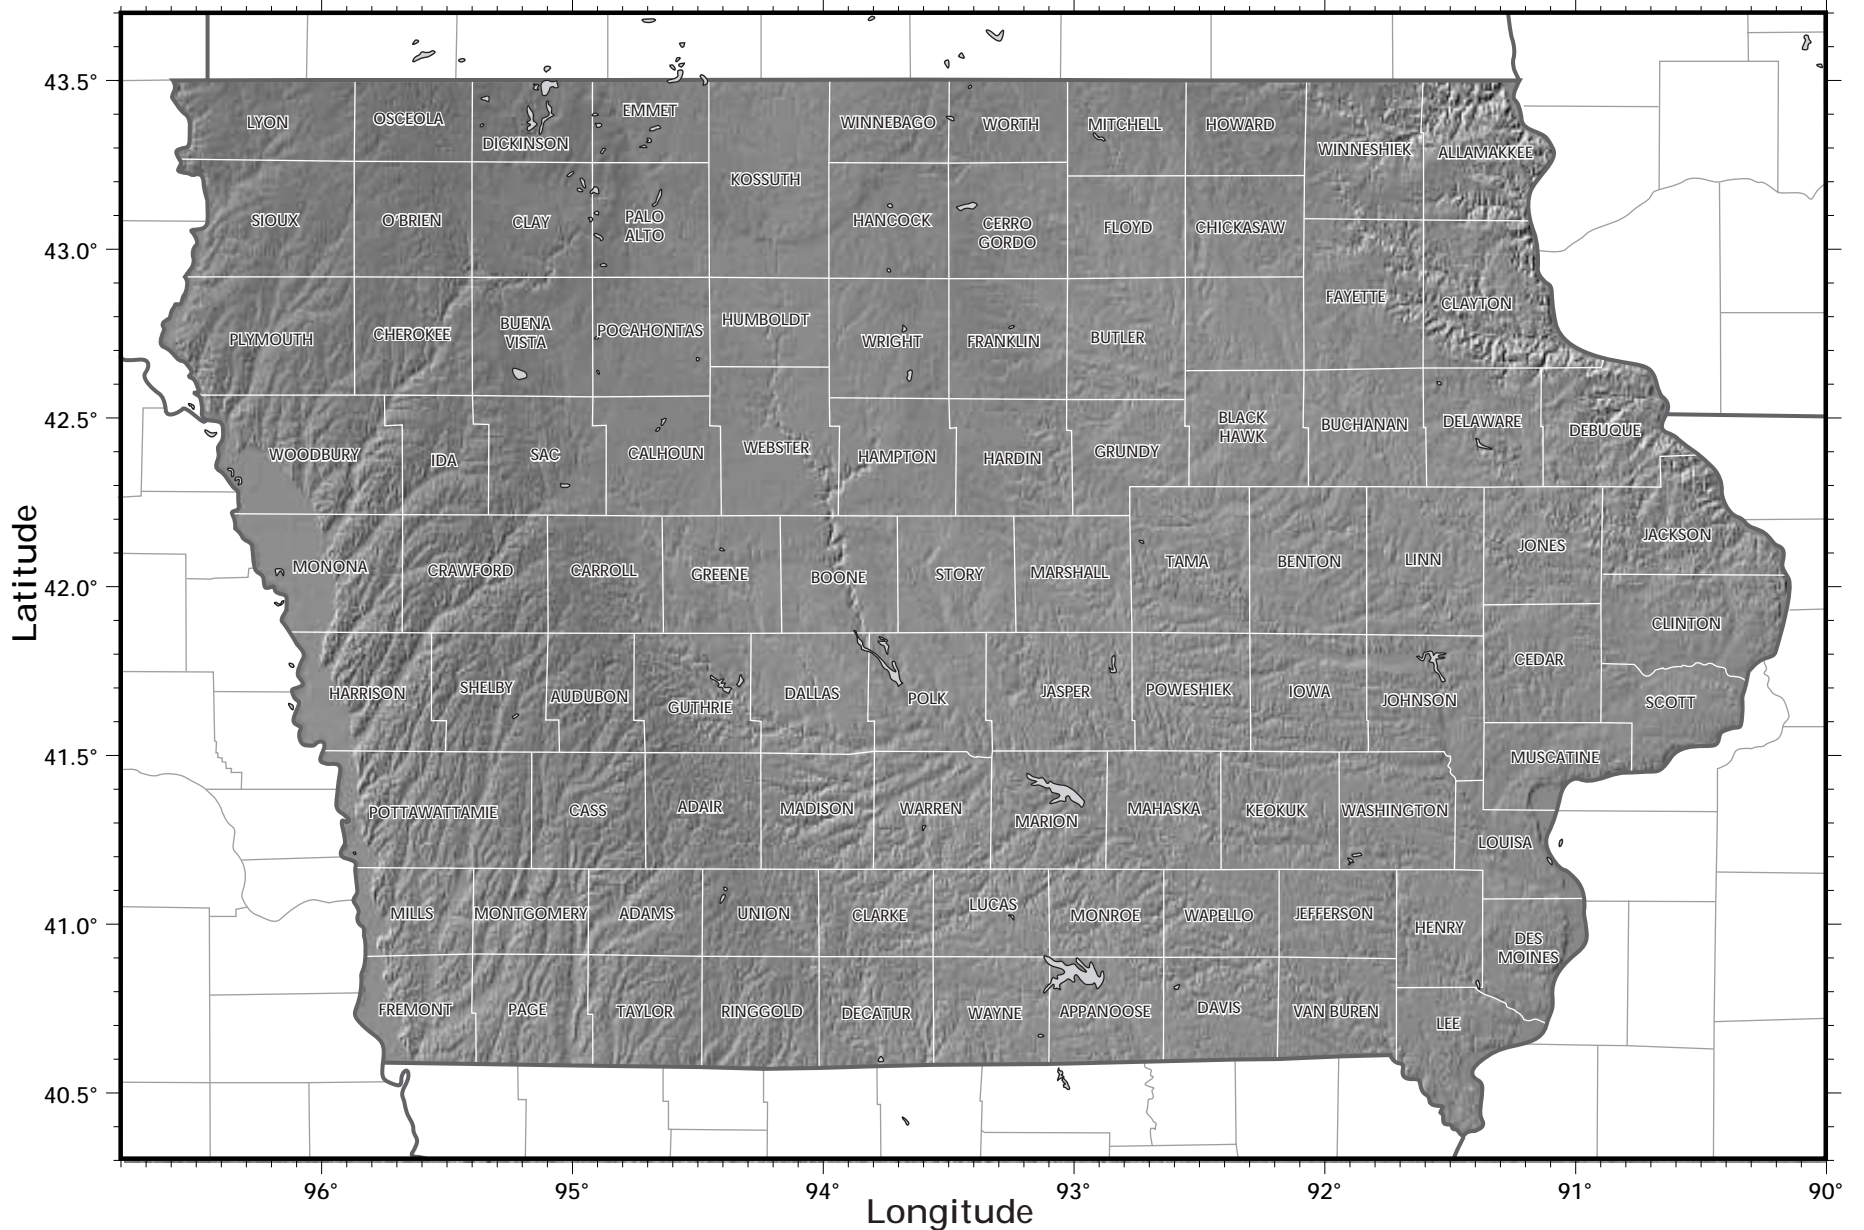

Iowa

shaded relief model ©1995 Ray Sterner, Johns Hopkins University, Applied Physics Laboratory
cartography ©Weller Cartographic Services Ltd.