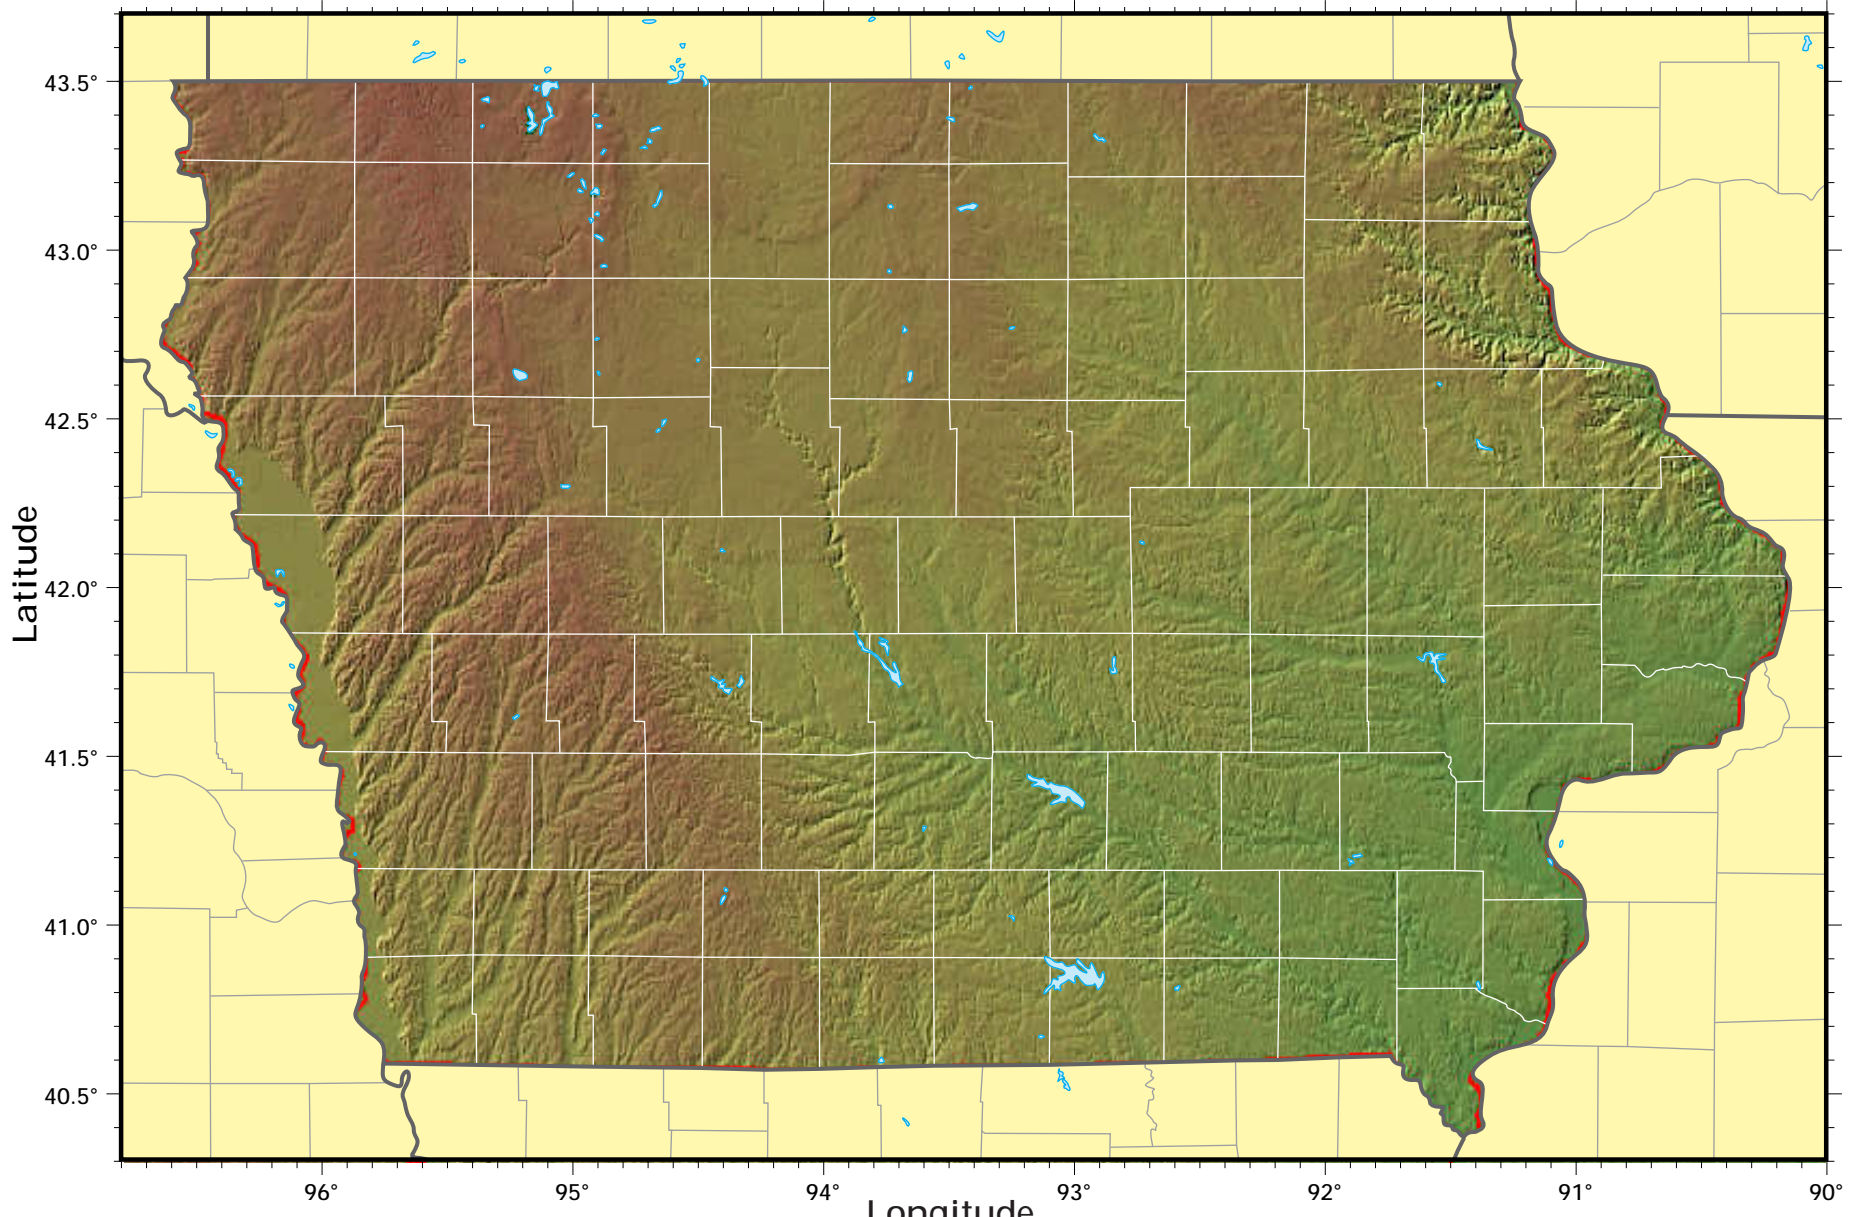

Iowa

shaded relief model ©1995 Ray Sterner, Johns Hopkins University, Applied Physics Laboratory
cartography ©Weller Cartographic Services Ltd.