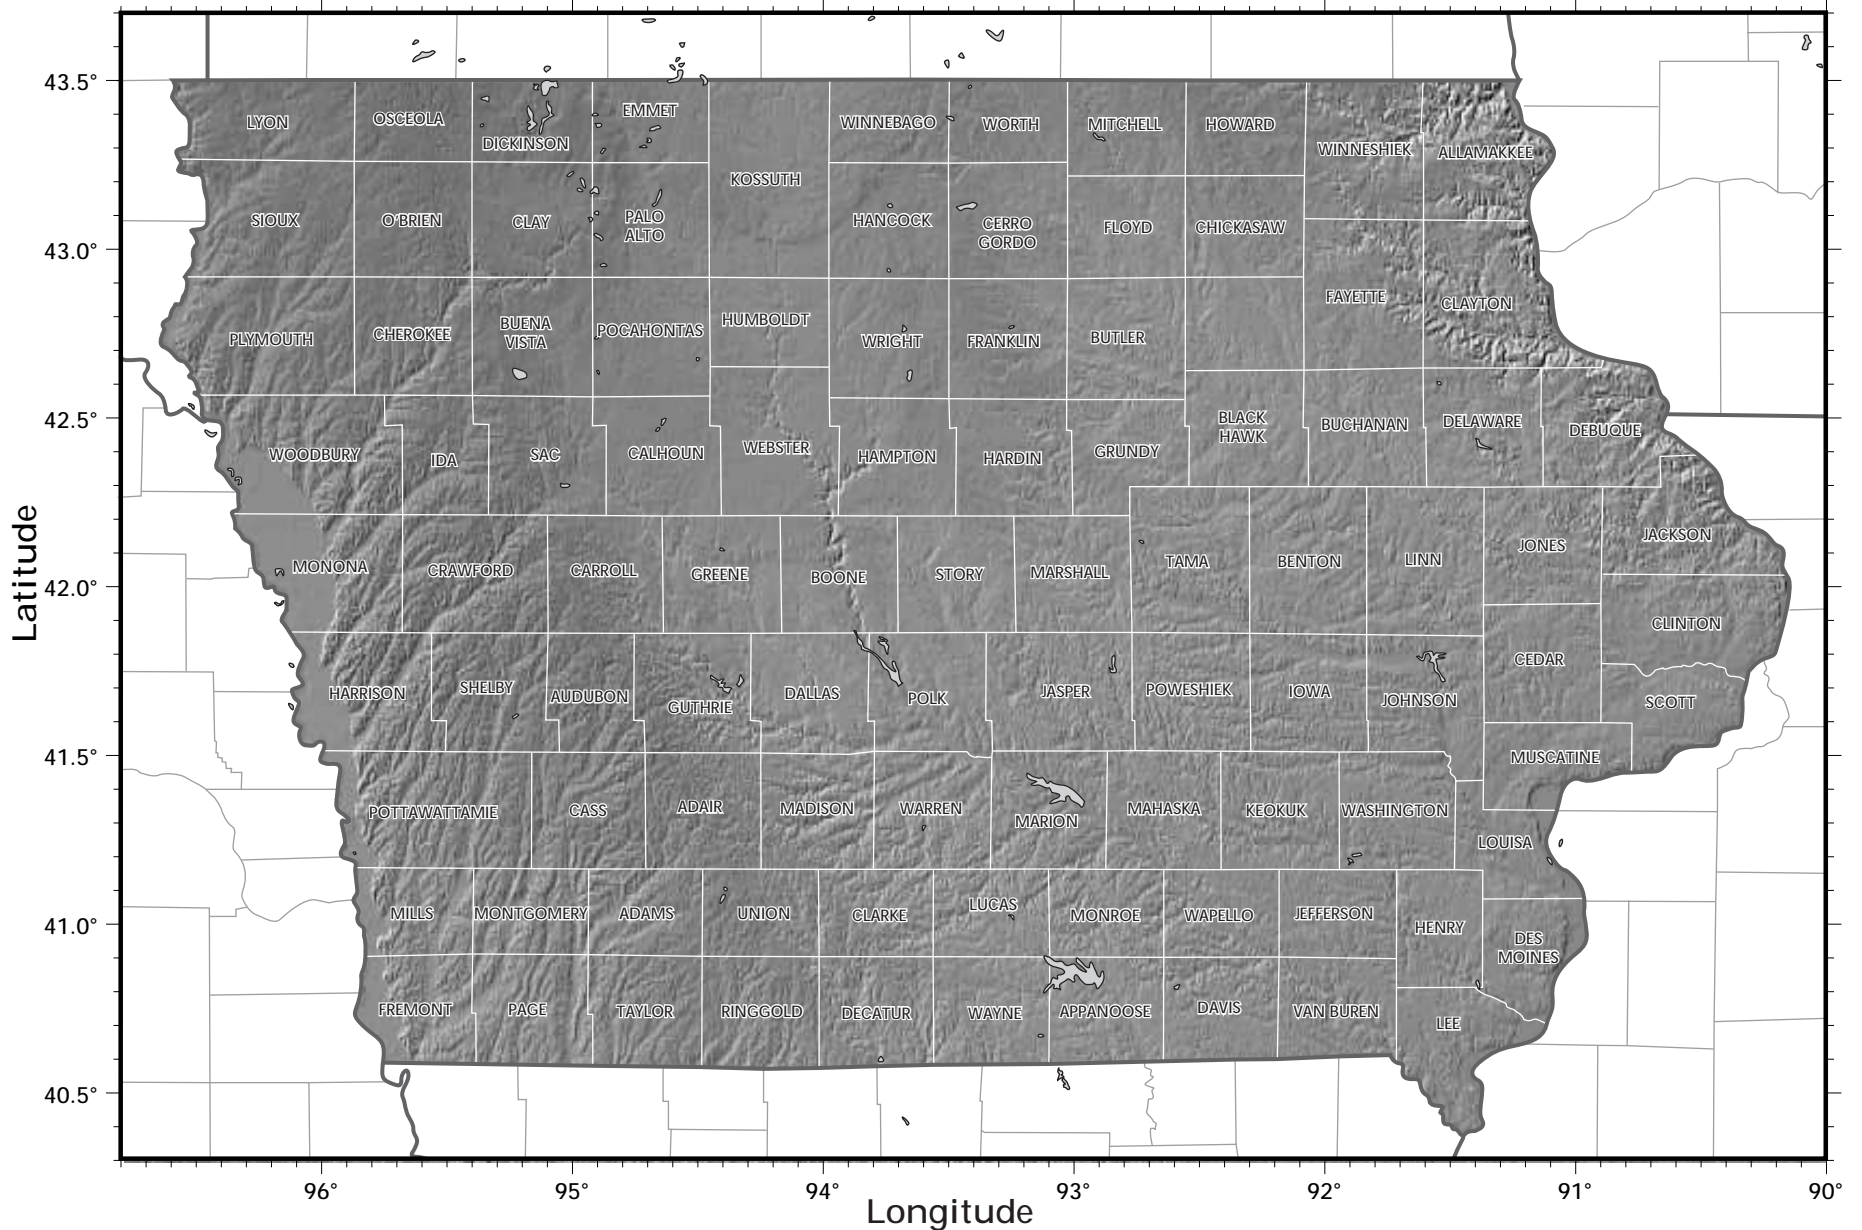

Iowa

shaded relief model ©1995 Ray Sterner, Johns Hopkins University, Applied Physics Laboratory
cartography ©Weller Cartographic Services Ltd.

Iowa

shaded relief model ©1995 Ray Sterner, Johns Hopkins University, Applied Physics Laboratory
cartography ©Weller Cartographic Services Ltd.