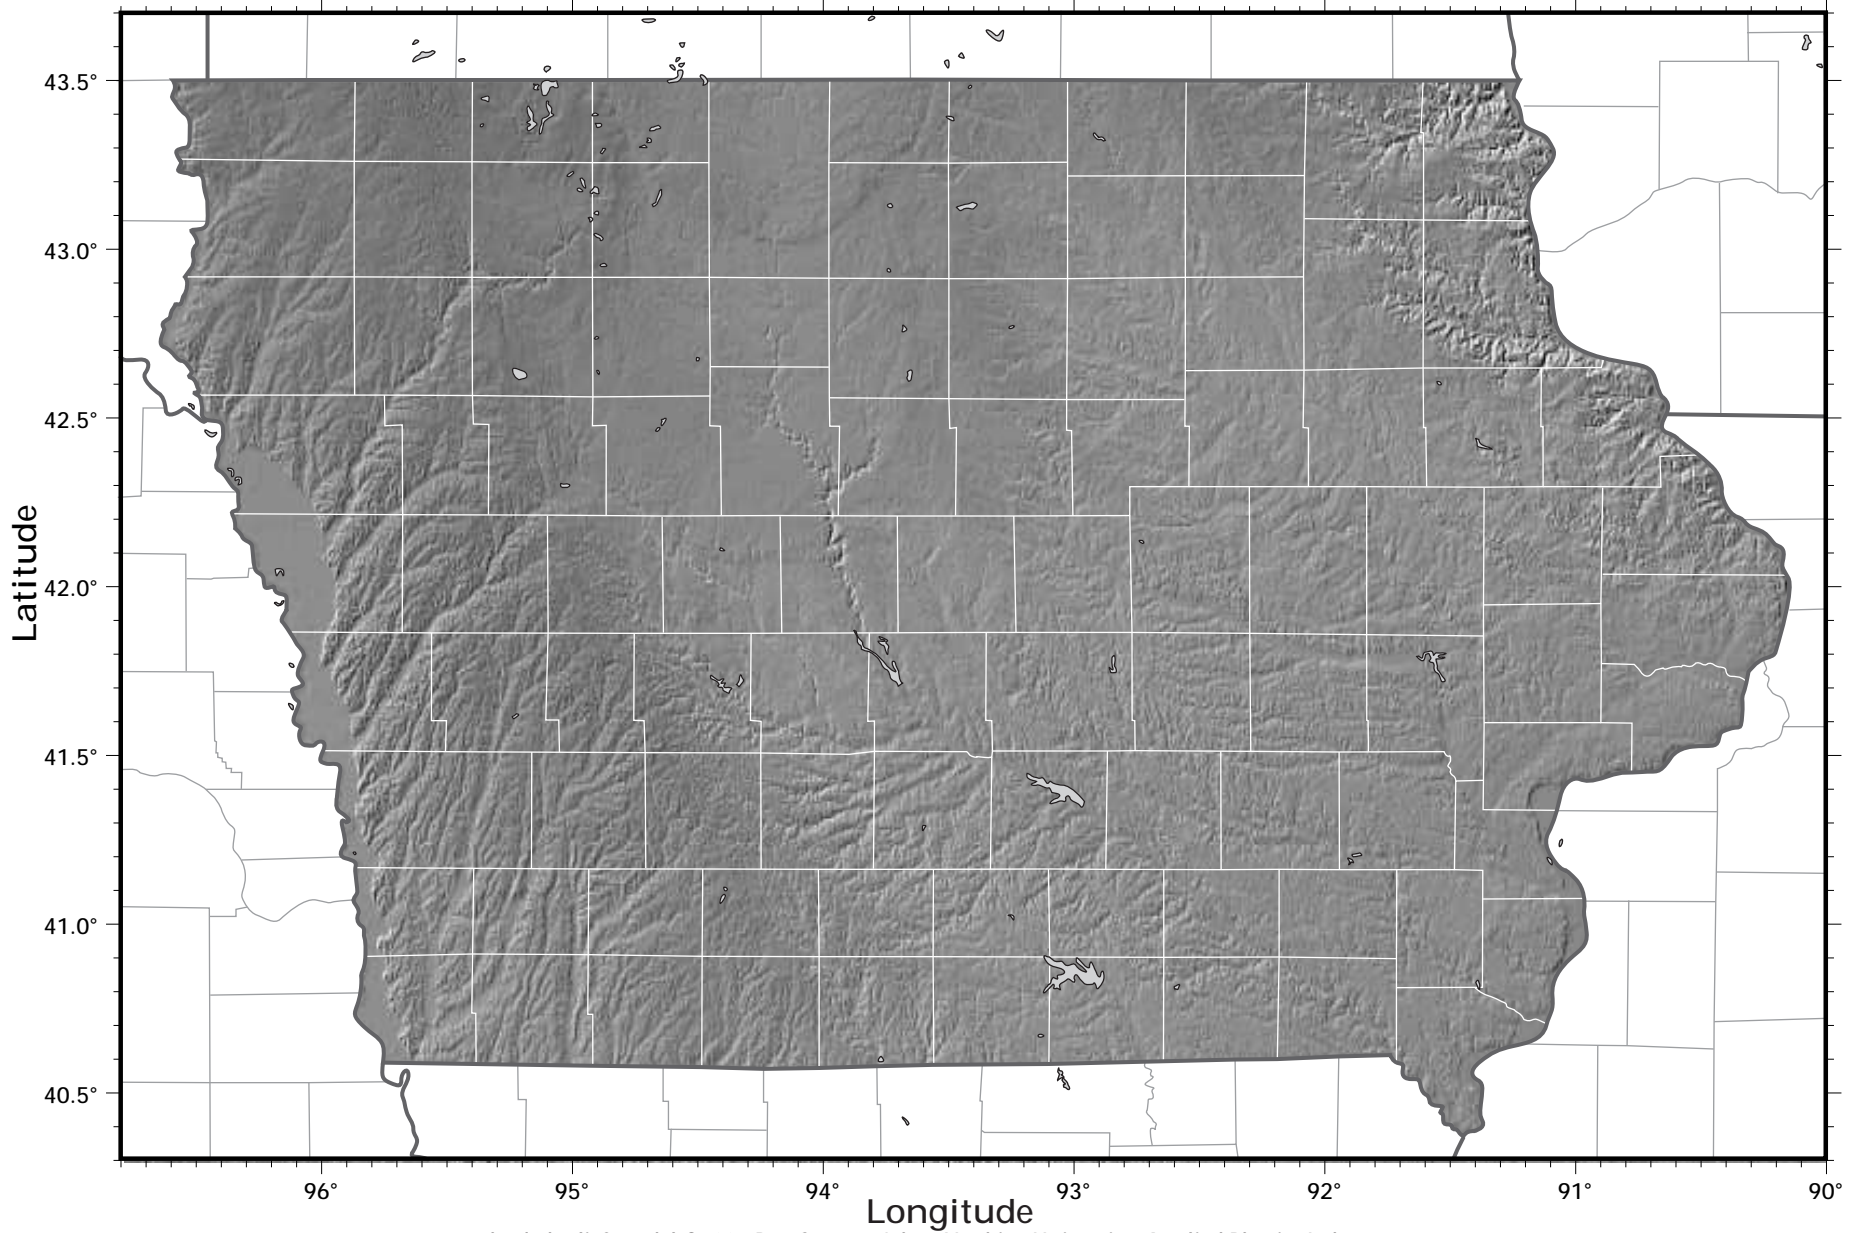

Iowa

shaded relief model ©1995 Ray Sterner, Johns Hopkins University, Applied Physics Laboratory
cartography ©Weller Cartographic Services Ltd.

Iowa

shaded relief model ©1995 Ray Sterner, Johns Hopkins University, Applied Physics Laboratory
cartography ©Weller Cartographic Services Ltd.