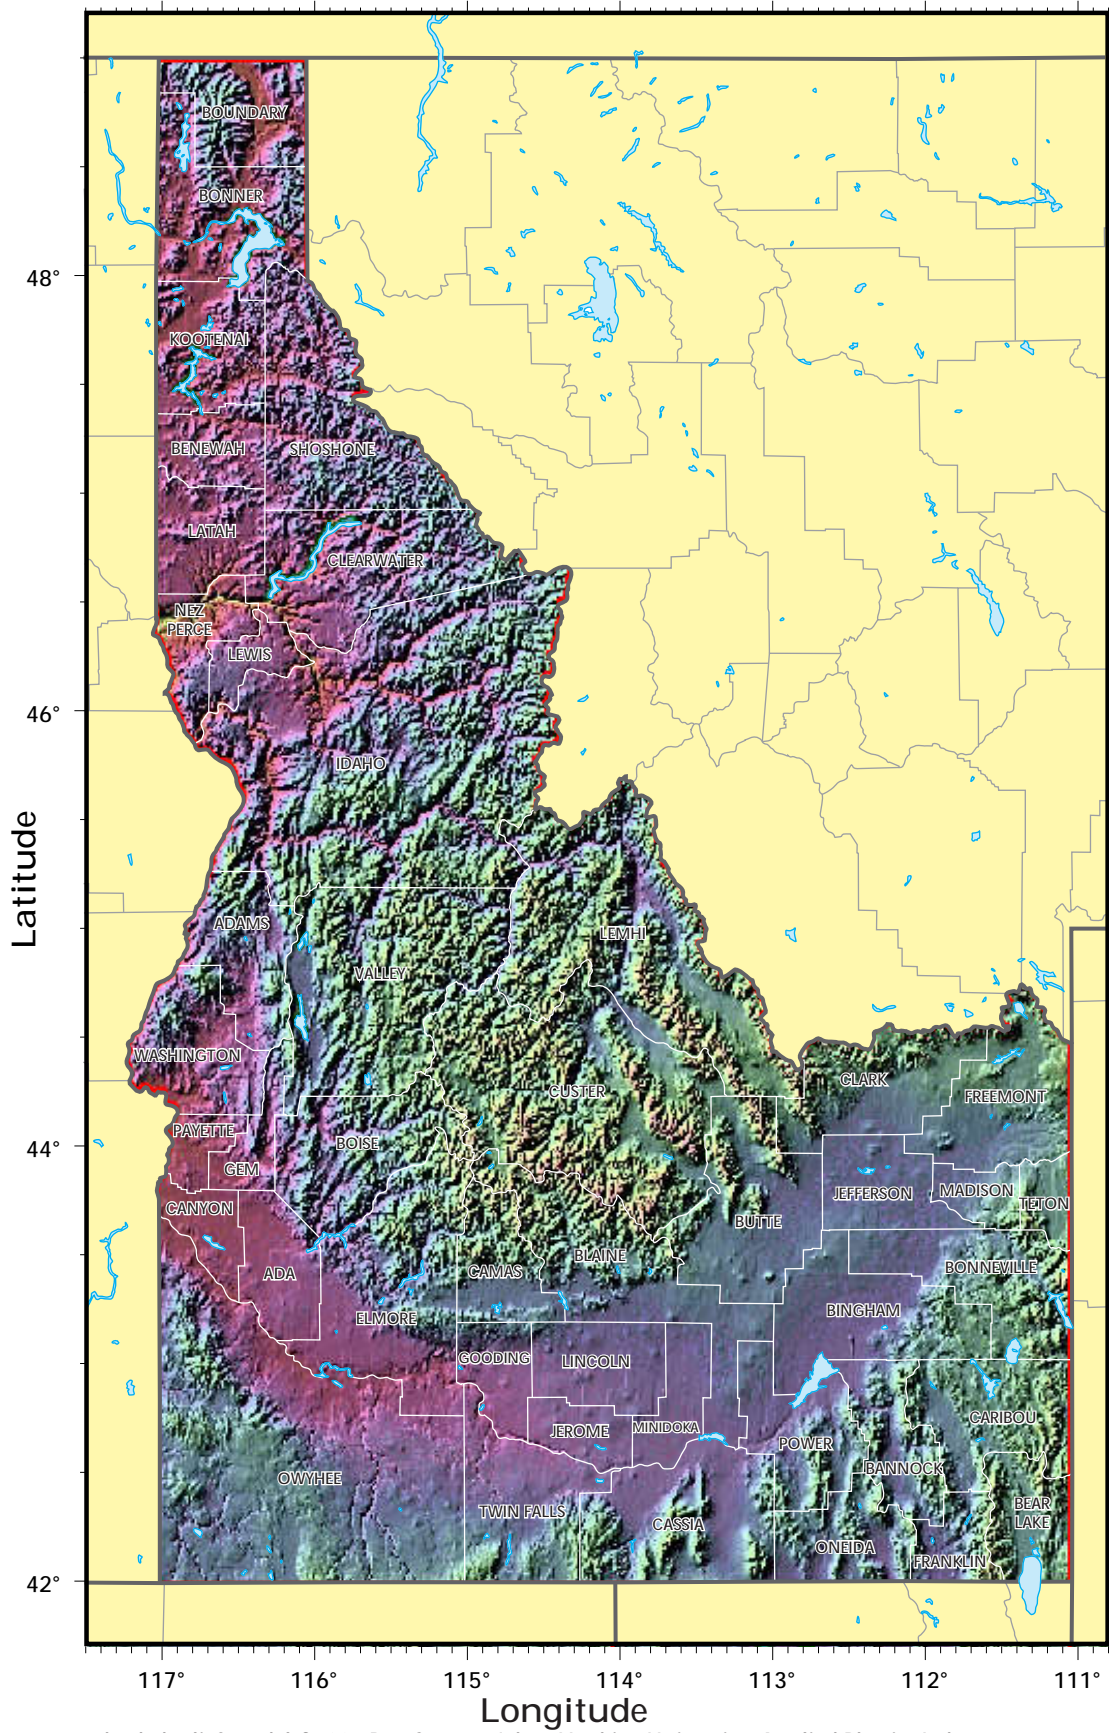

Idaho

shaded relief model ©1995 Ray Sterner, Johns Hopkins University, Applied Physics Laboratory
cartography ©Weller Cartographic Services Ltd.