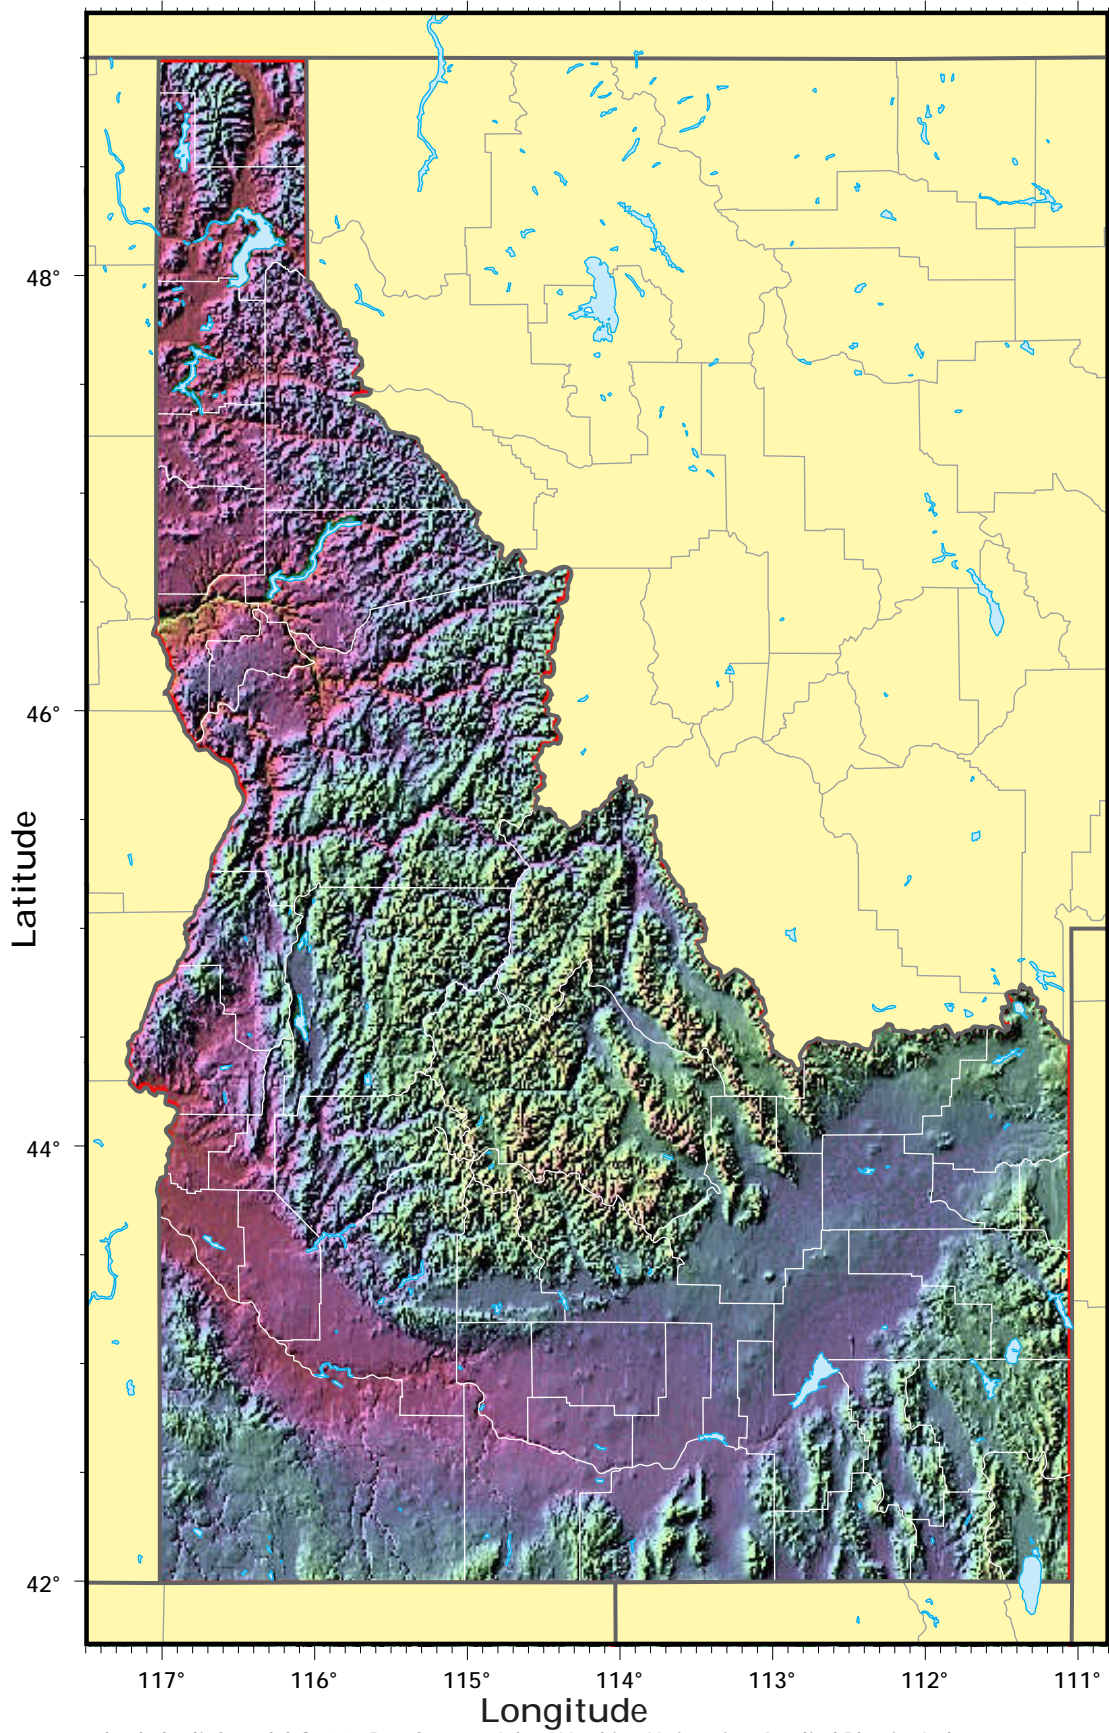

Idaho

shaded relief model ©1995 Ray Sterner, Johns Hopkins University, Applied Physics Laboratory
cartography ©Weller Cartographic Services Ltd.