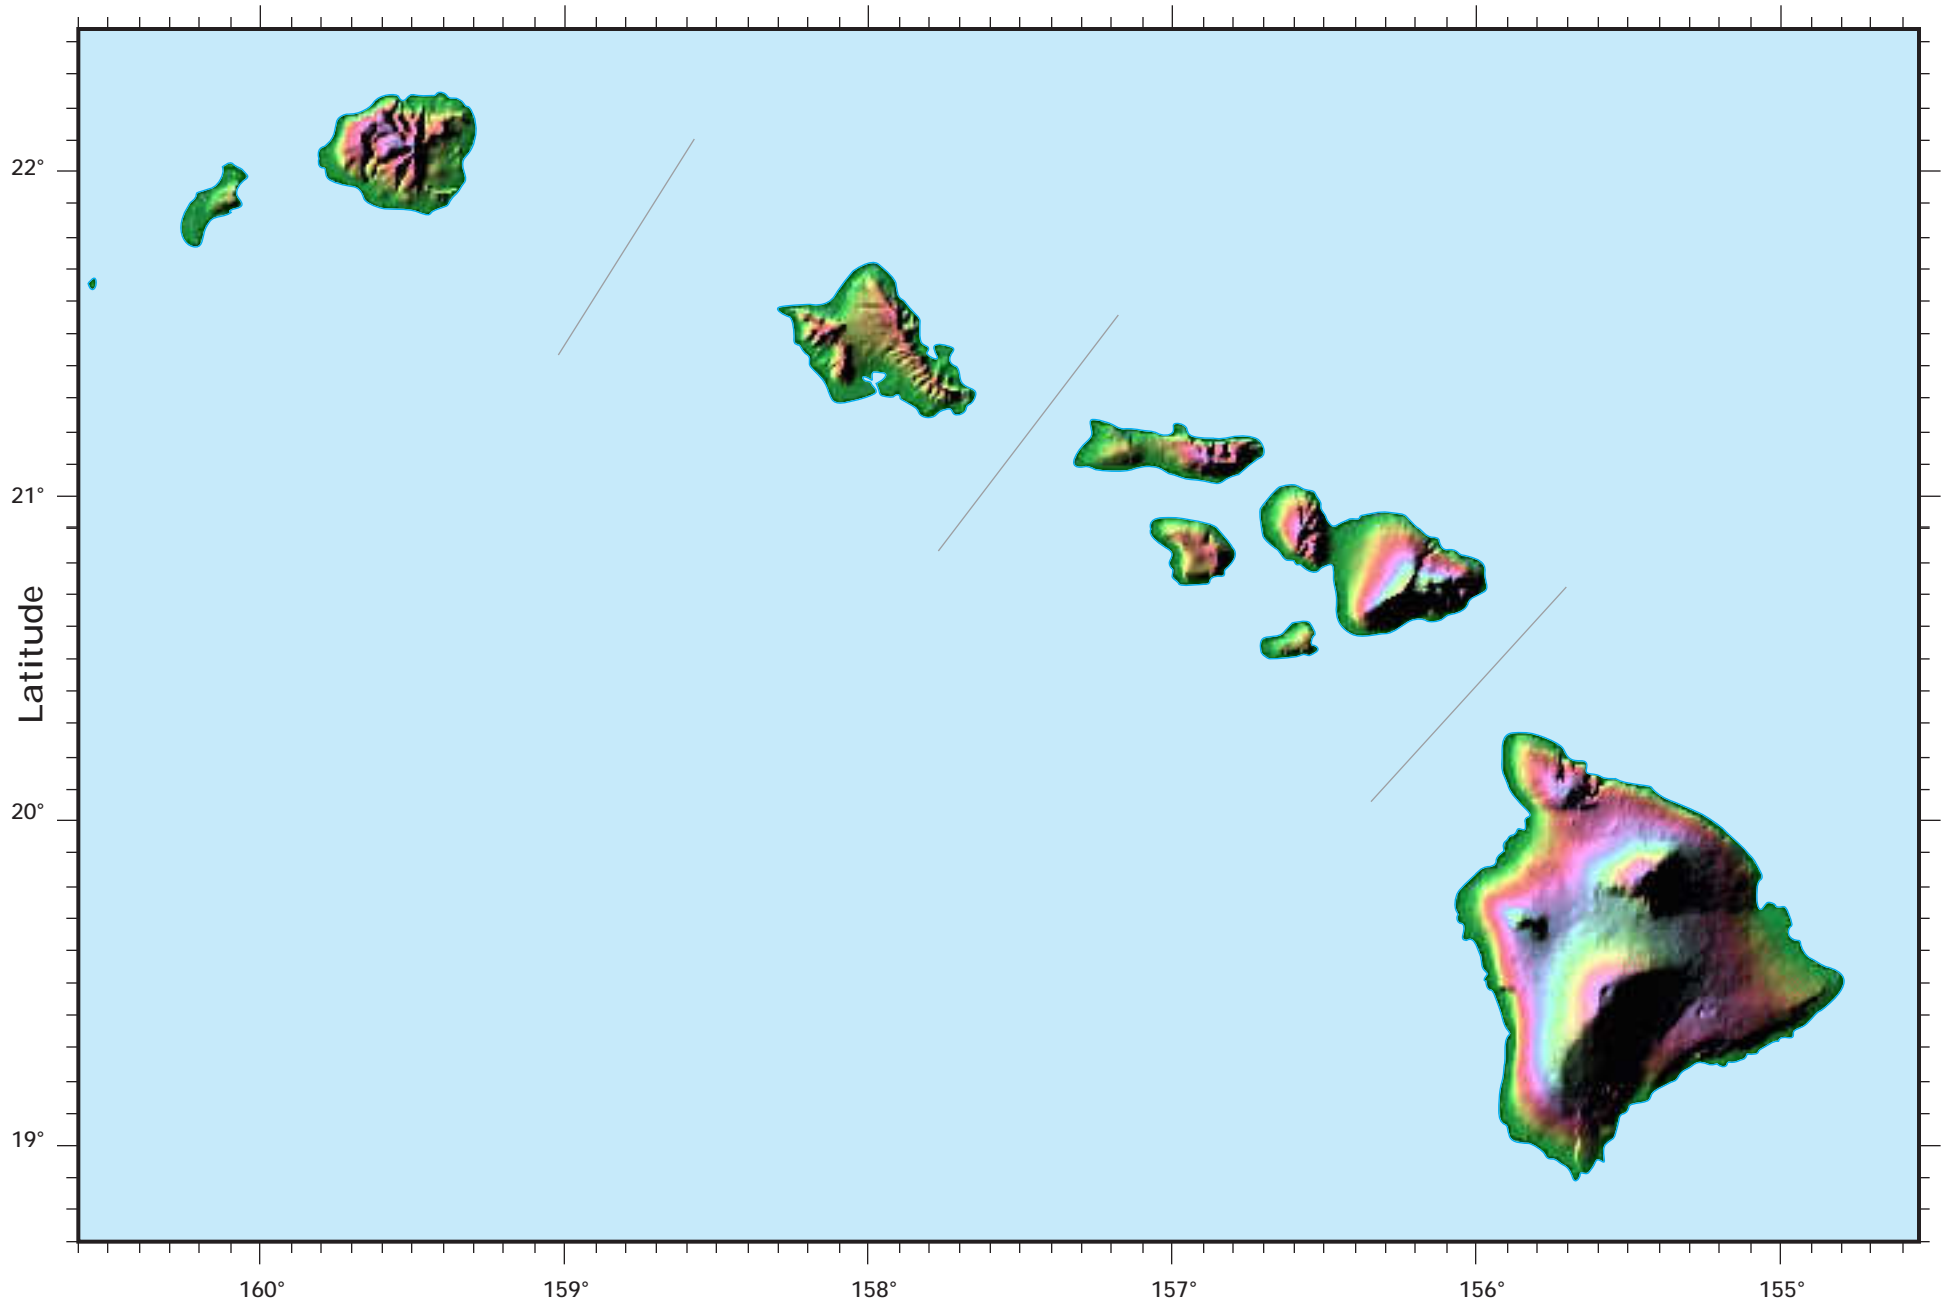

Hawaii

shaded relief model ©1995 Ray Sterner, Johns Hopkins University, Applied Physics Laboratory
cartography ©Weller Cartographic Services Ltd.