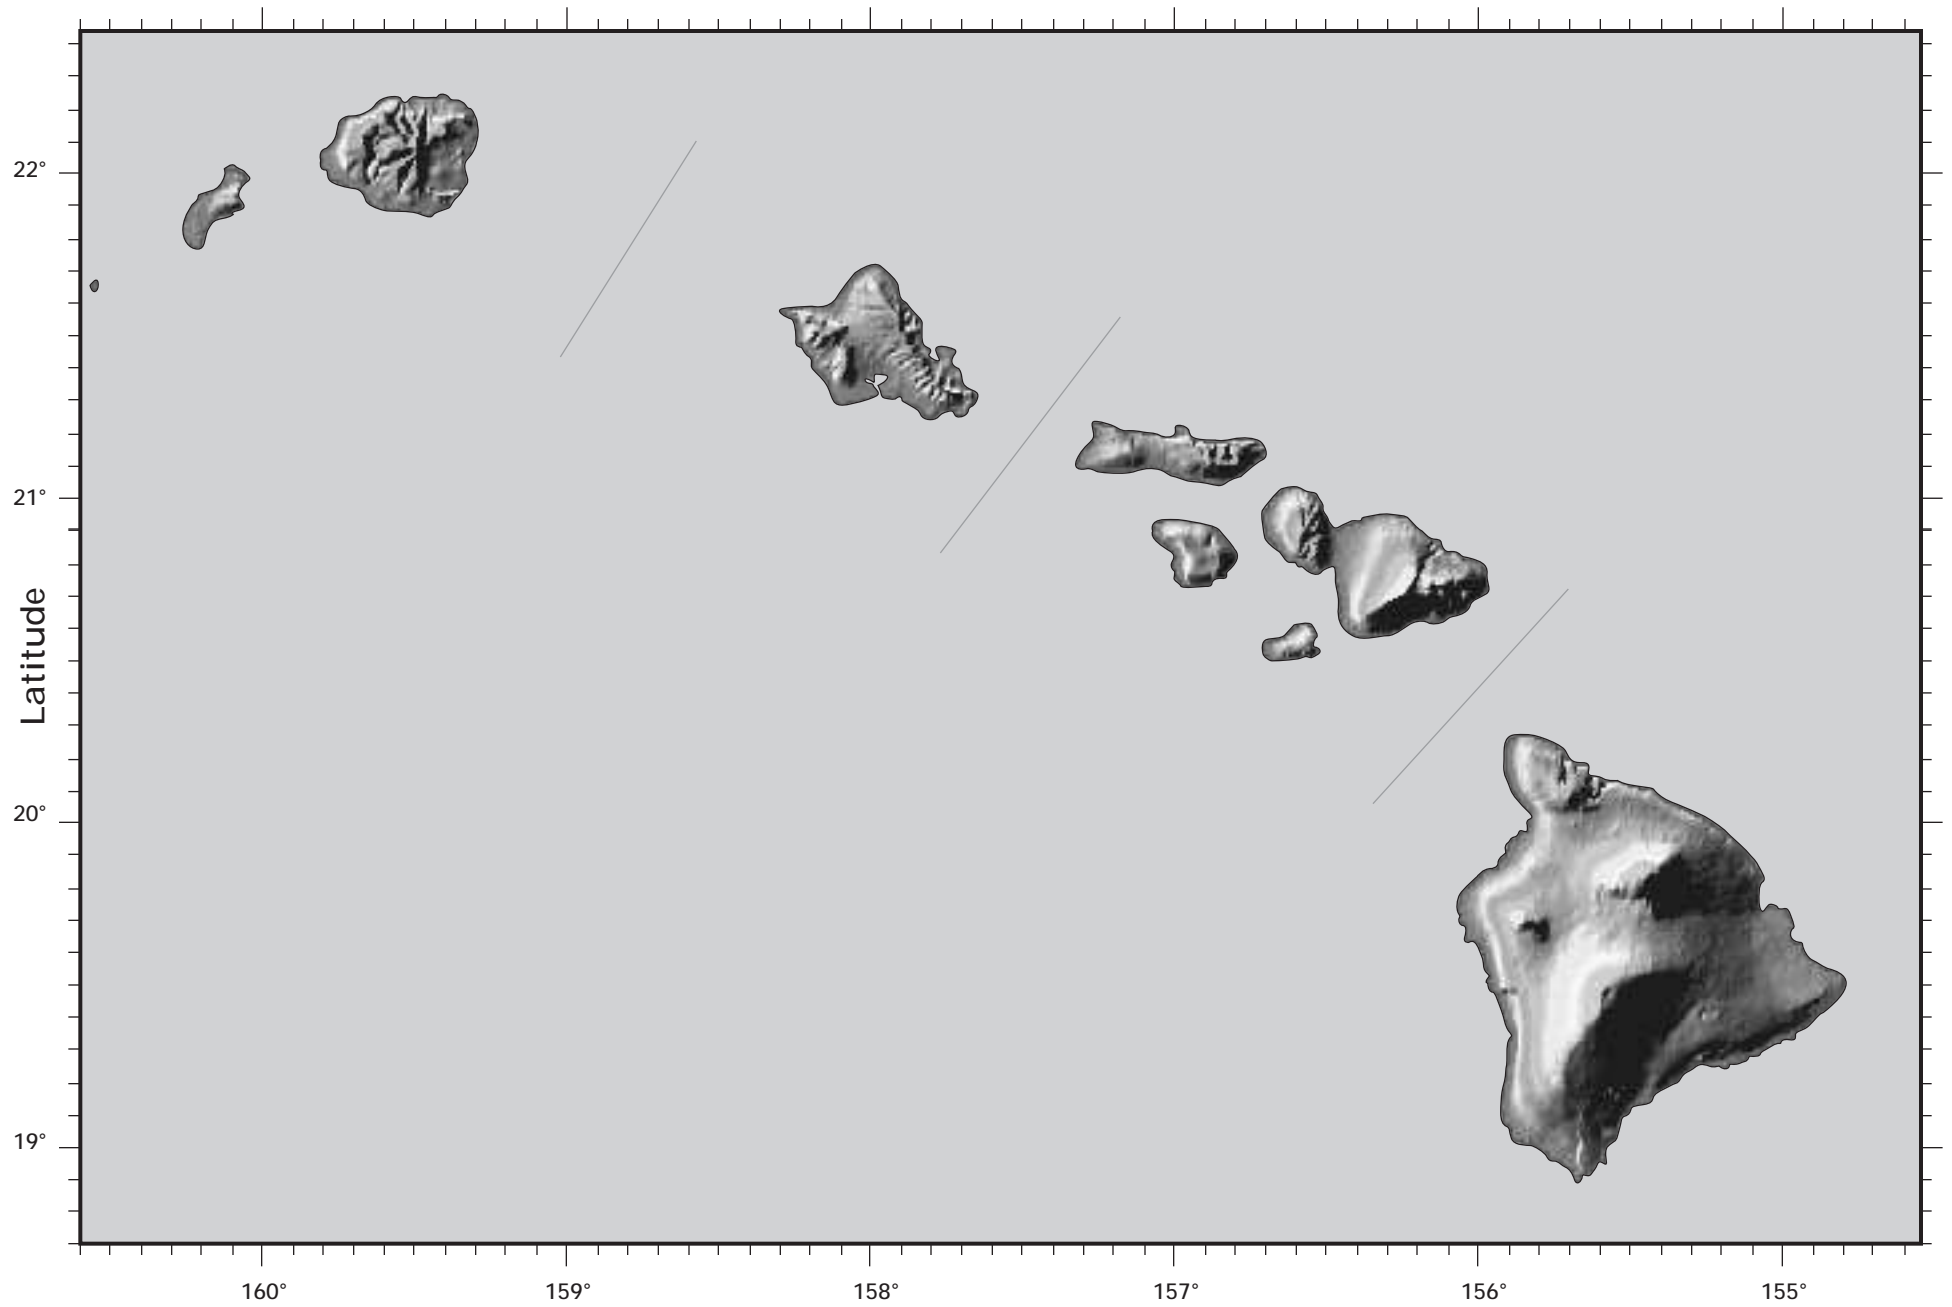

# Hawaii

shaded relief model ©1995 Ray Sterner, Johns Hopkins University, Applied Physics Laboratory  
cartography ©Weller Cartographic Services Ltd.