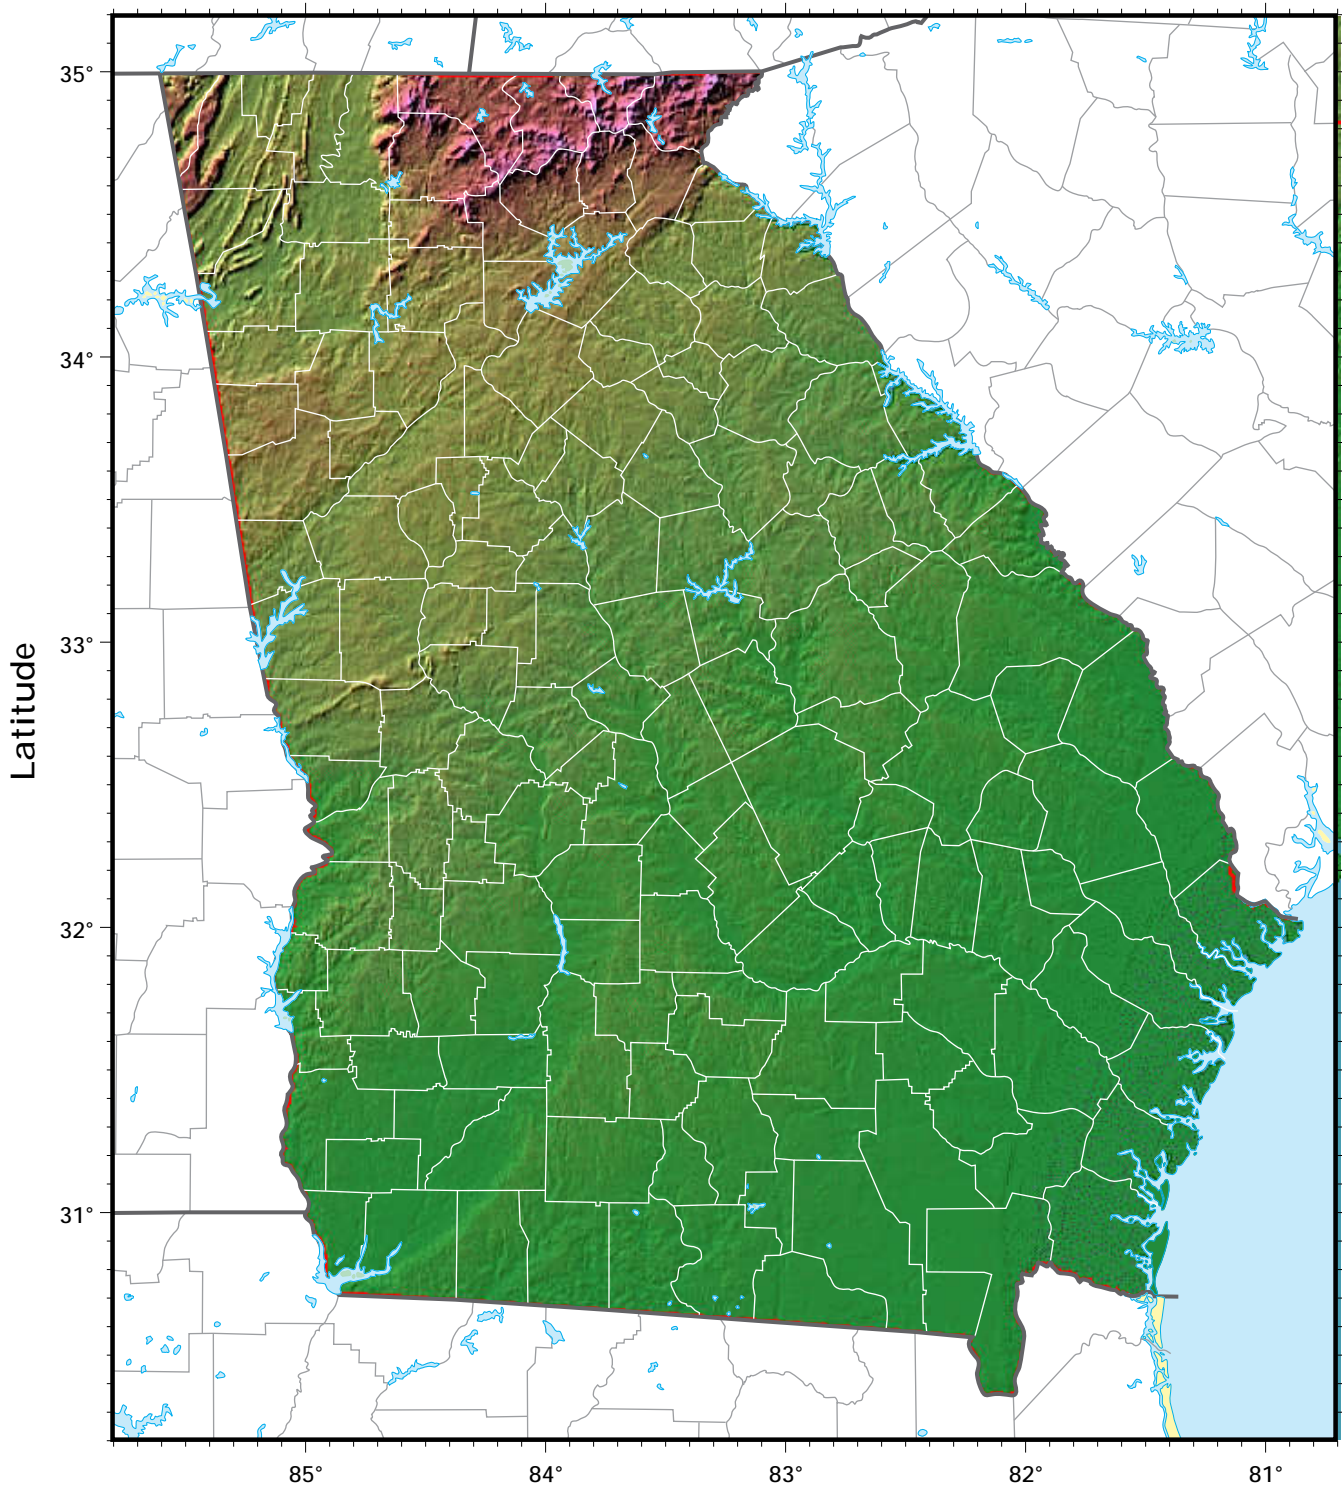

Georgia

shaded relief model ©1995 Ray Sterner, Johns Hopkins University, Applied Physics Laboratory
cartography ©Weller Cartographic Services Ltd.