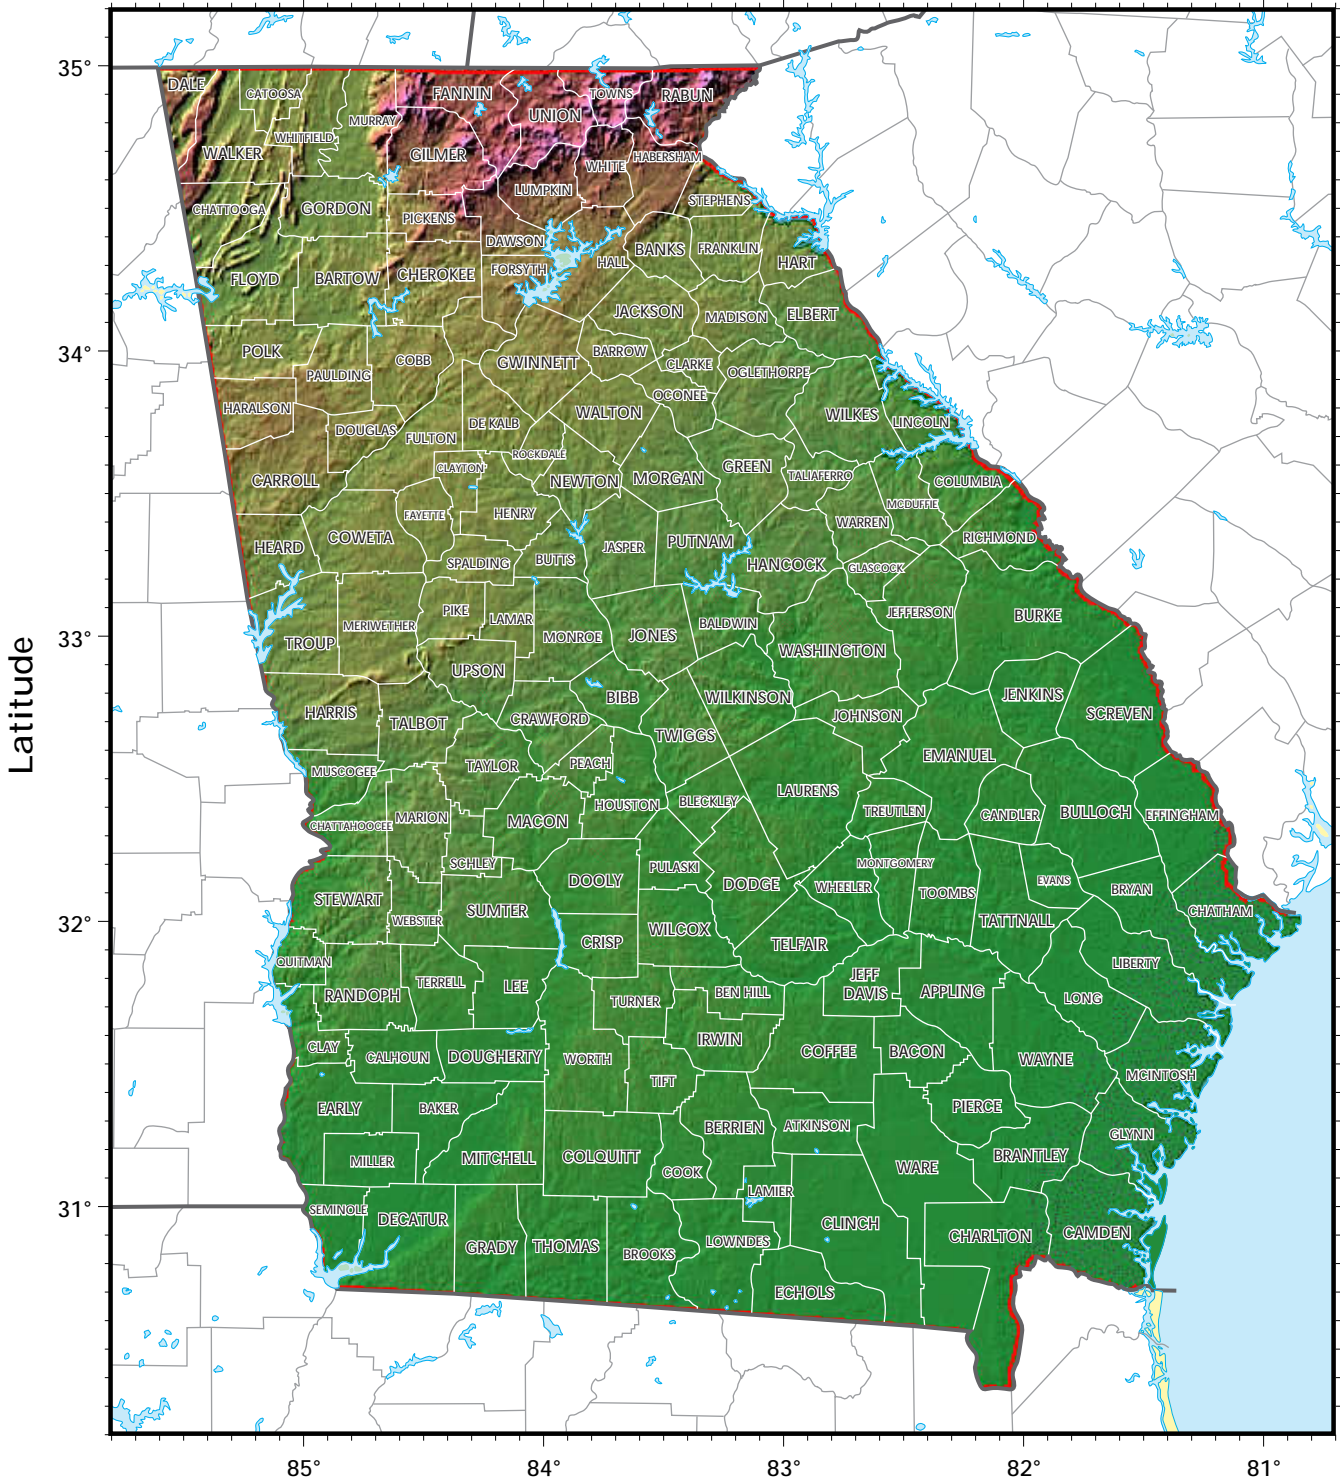

Georgia

shaded relief model ©1995 Ray Sterner, Johns Hopkins University, Applied Physics Laboratory
cartography ©Weller Cartographic Services Ltd.