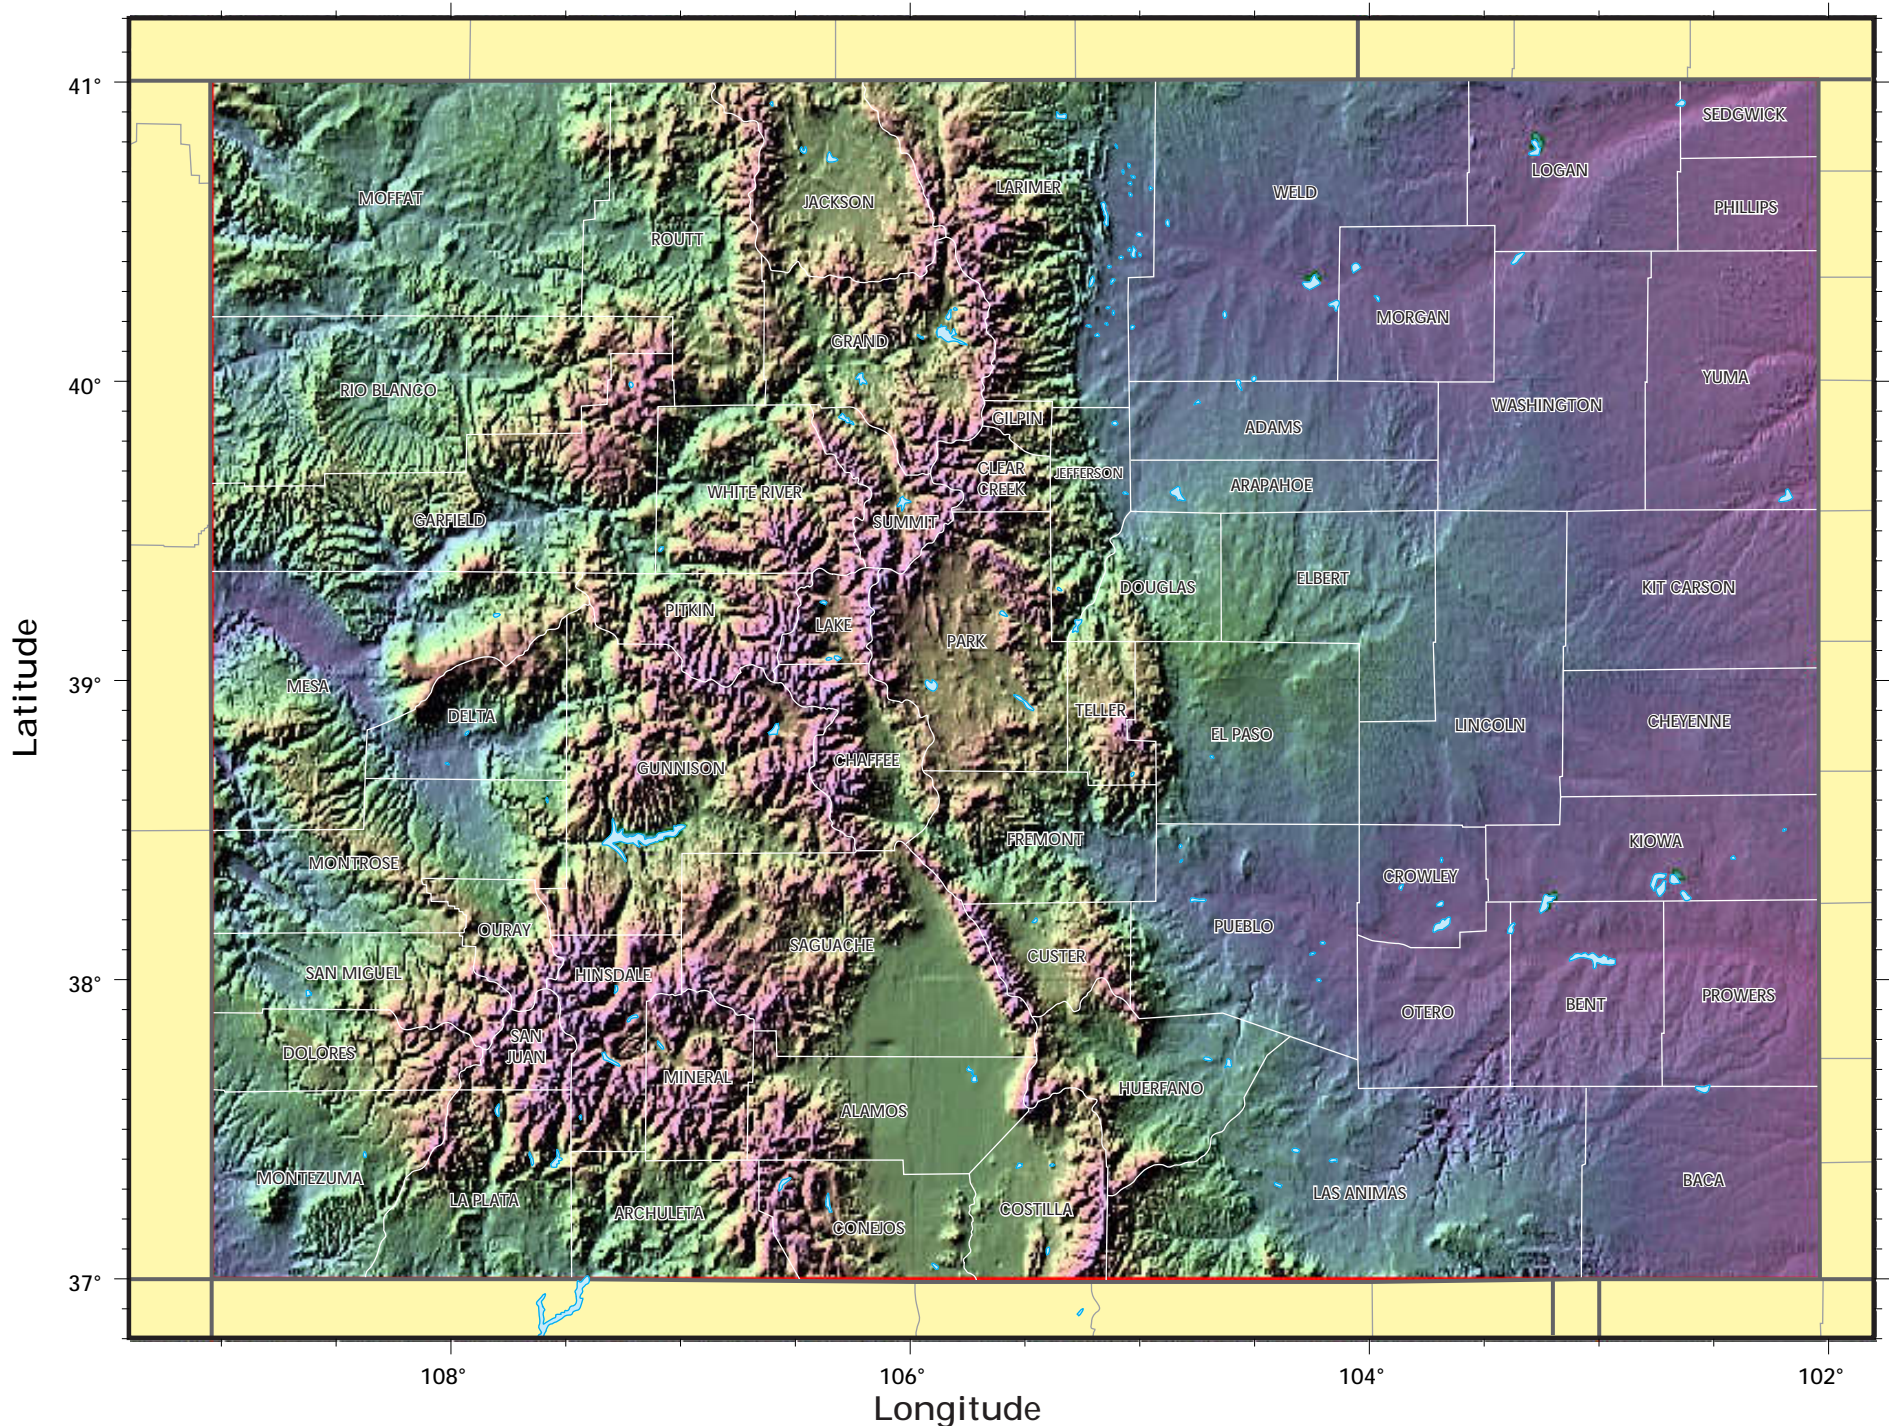

# Colorado

shaded relief model ©1995 Ray Sterner, Johns Hopkins University, Applied Physics Laboratory  
cartography ©Weller Cartographic Services Ltd.