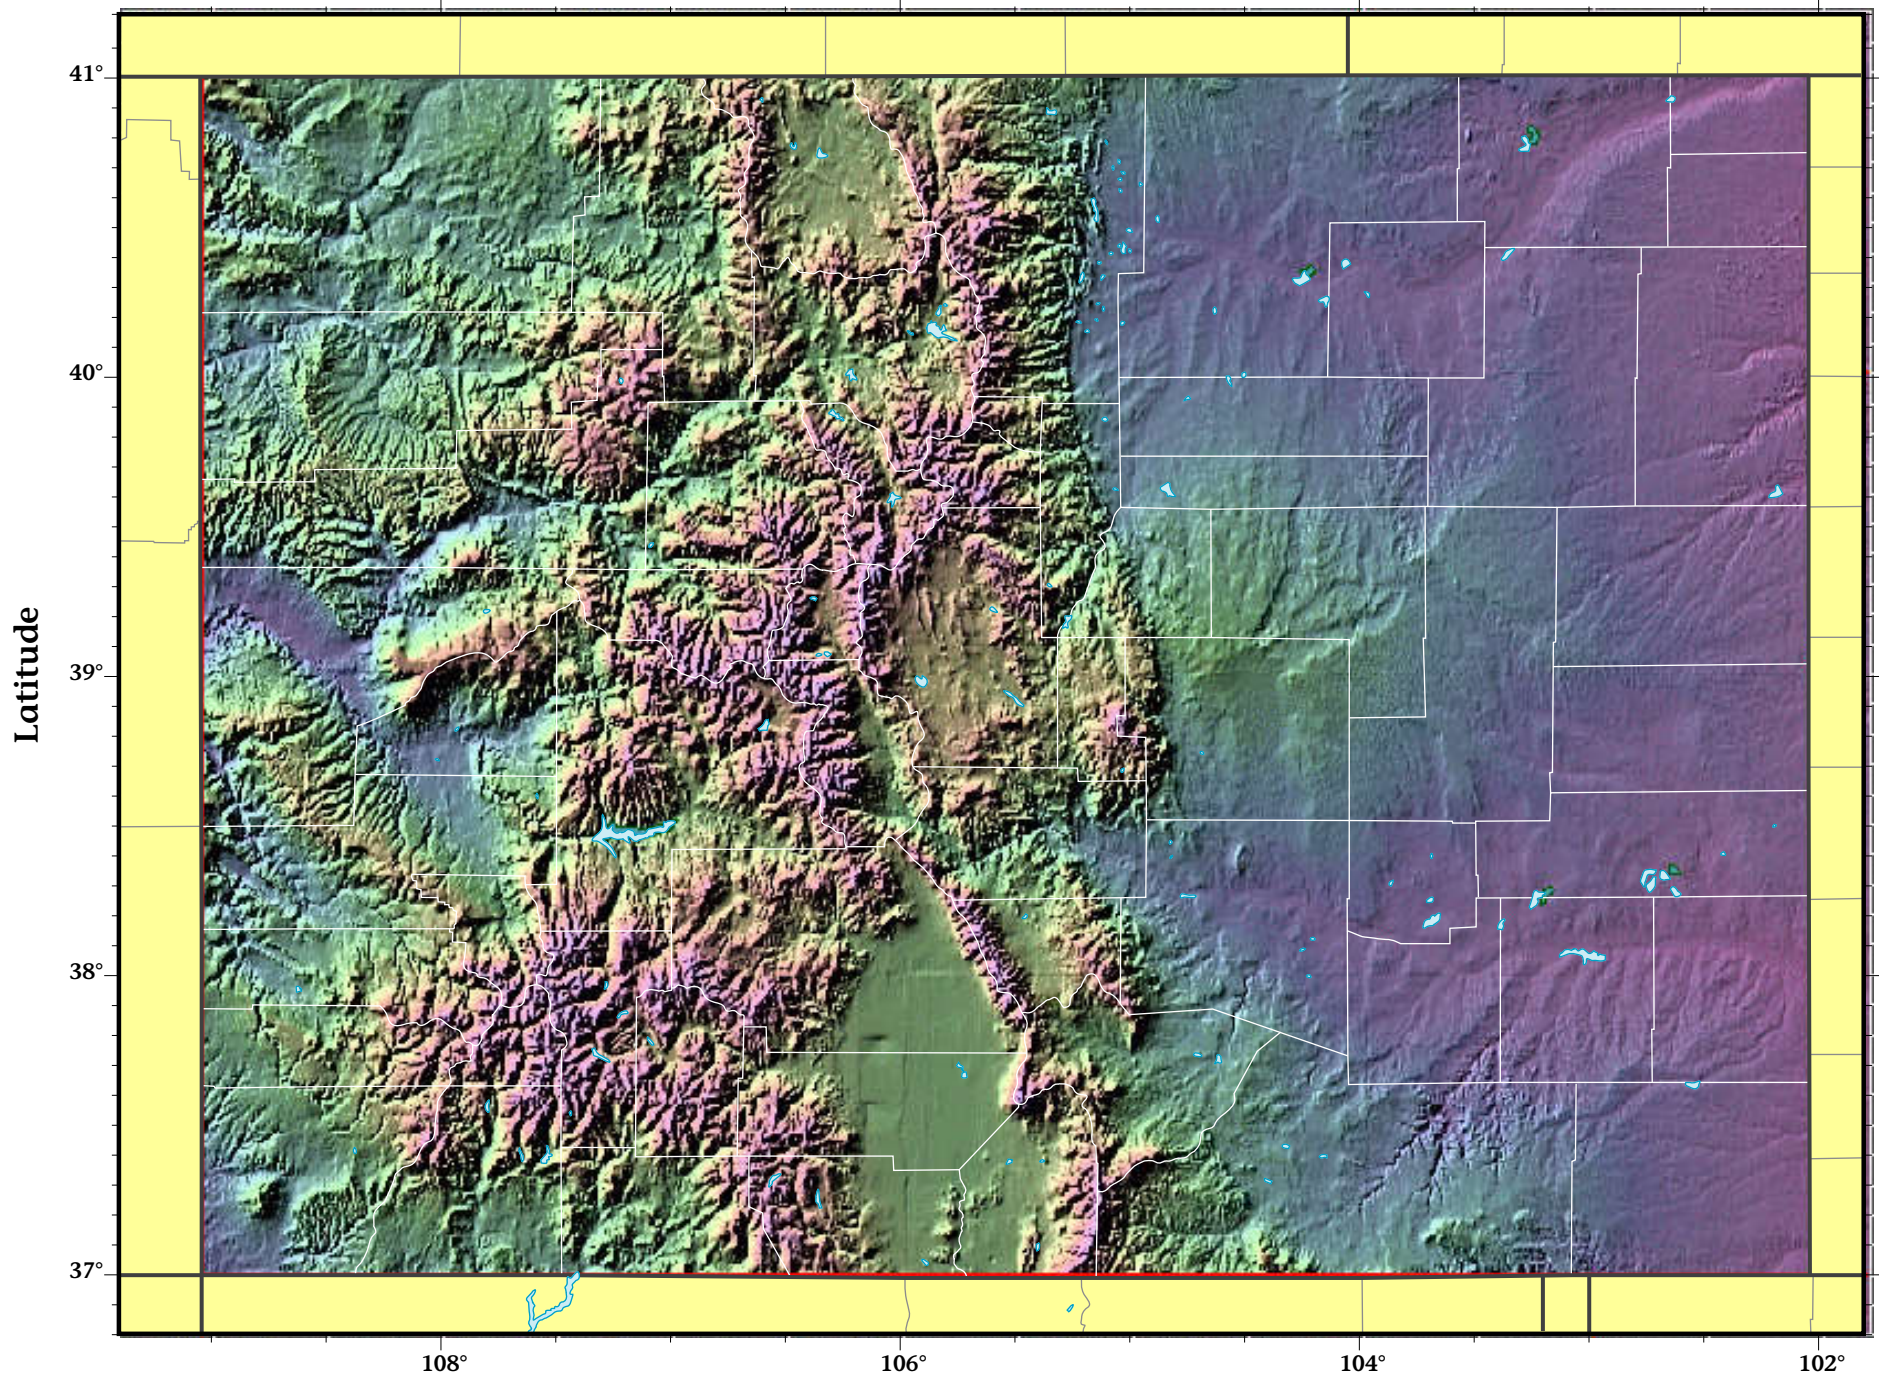

Colorado

shaded relief model ©1995 Ray Sterner, Johns Hopkins University, Applied Physics Laboratory
cartography ©Weller Cartographic Services Ltd.