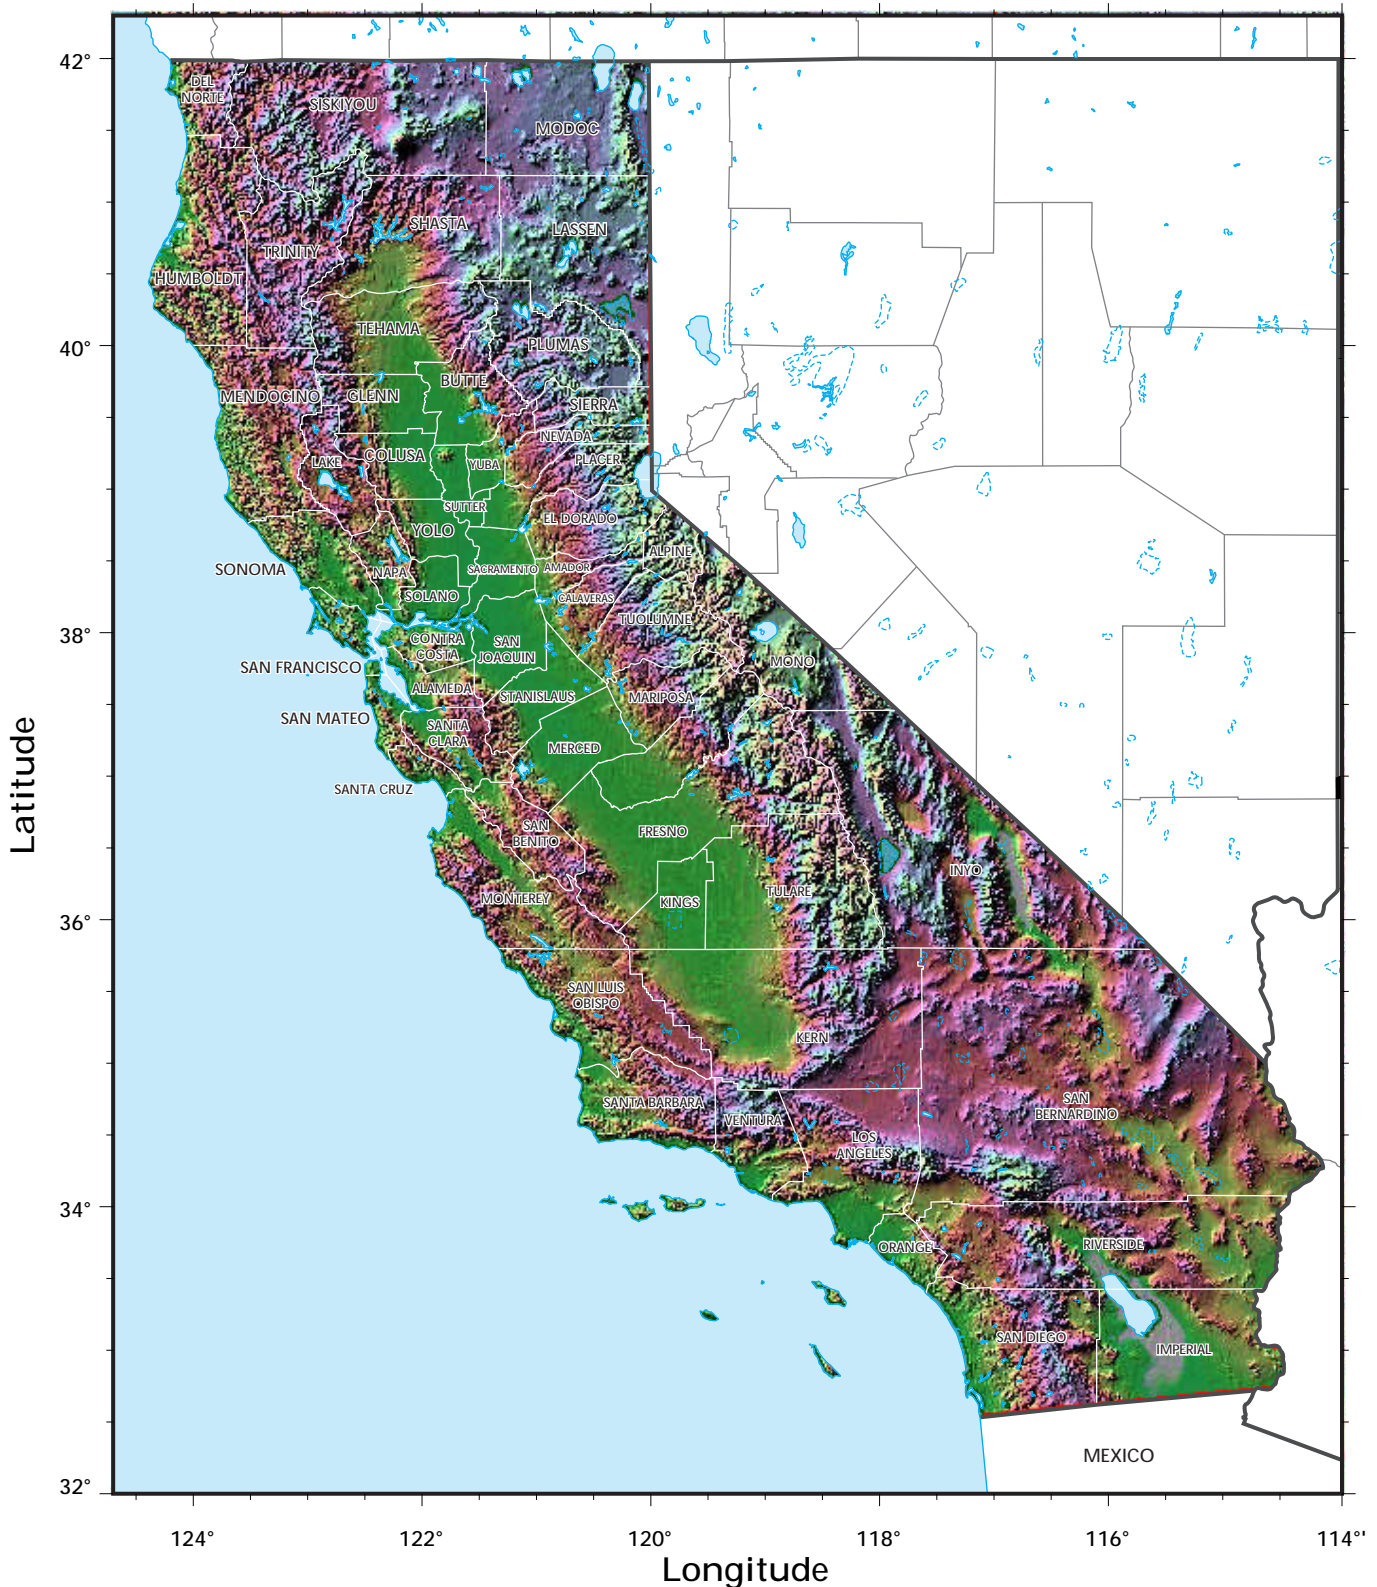

California

shaded relief model ©1995 Ray Sterner, Johns Hopkins University, Applied Physics Laboratory
cartography ©Weller Cartographic Services Ltd.