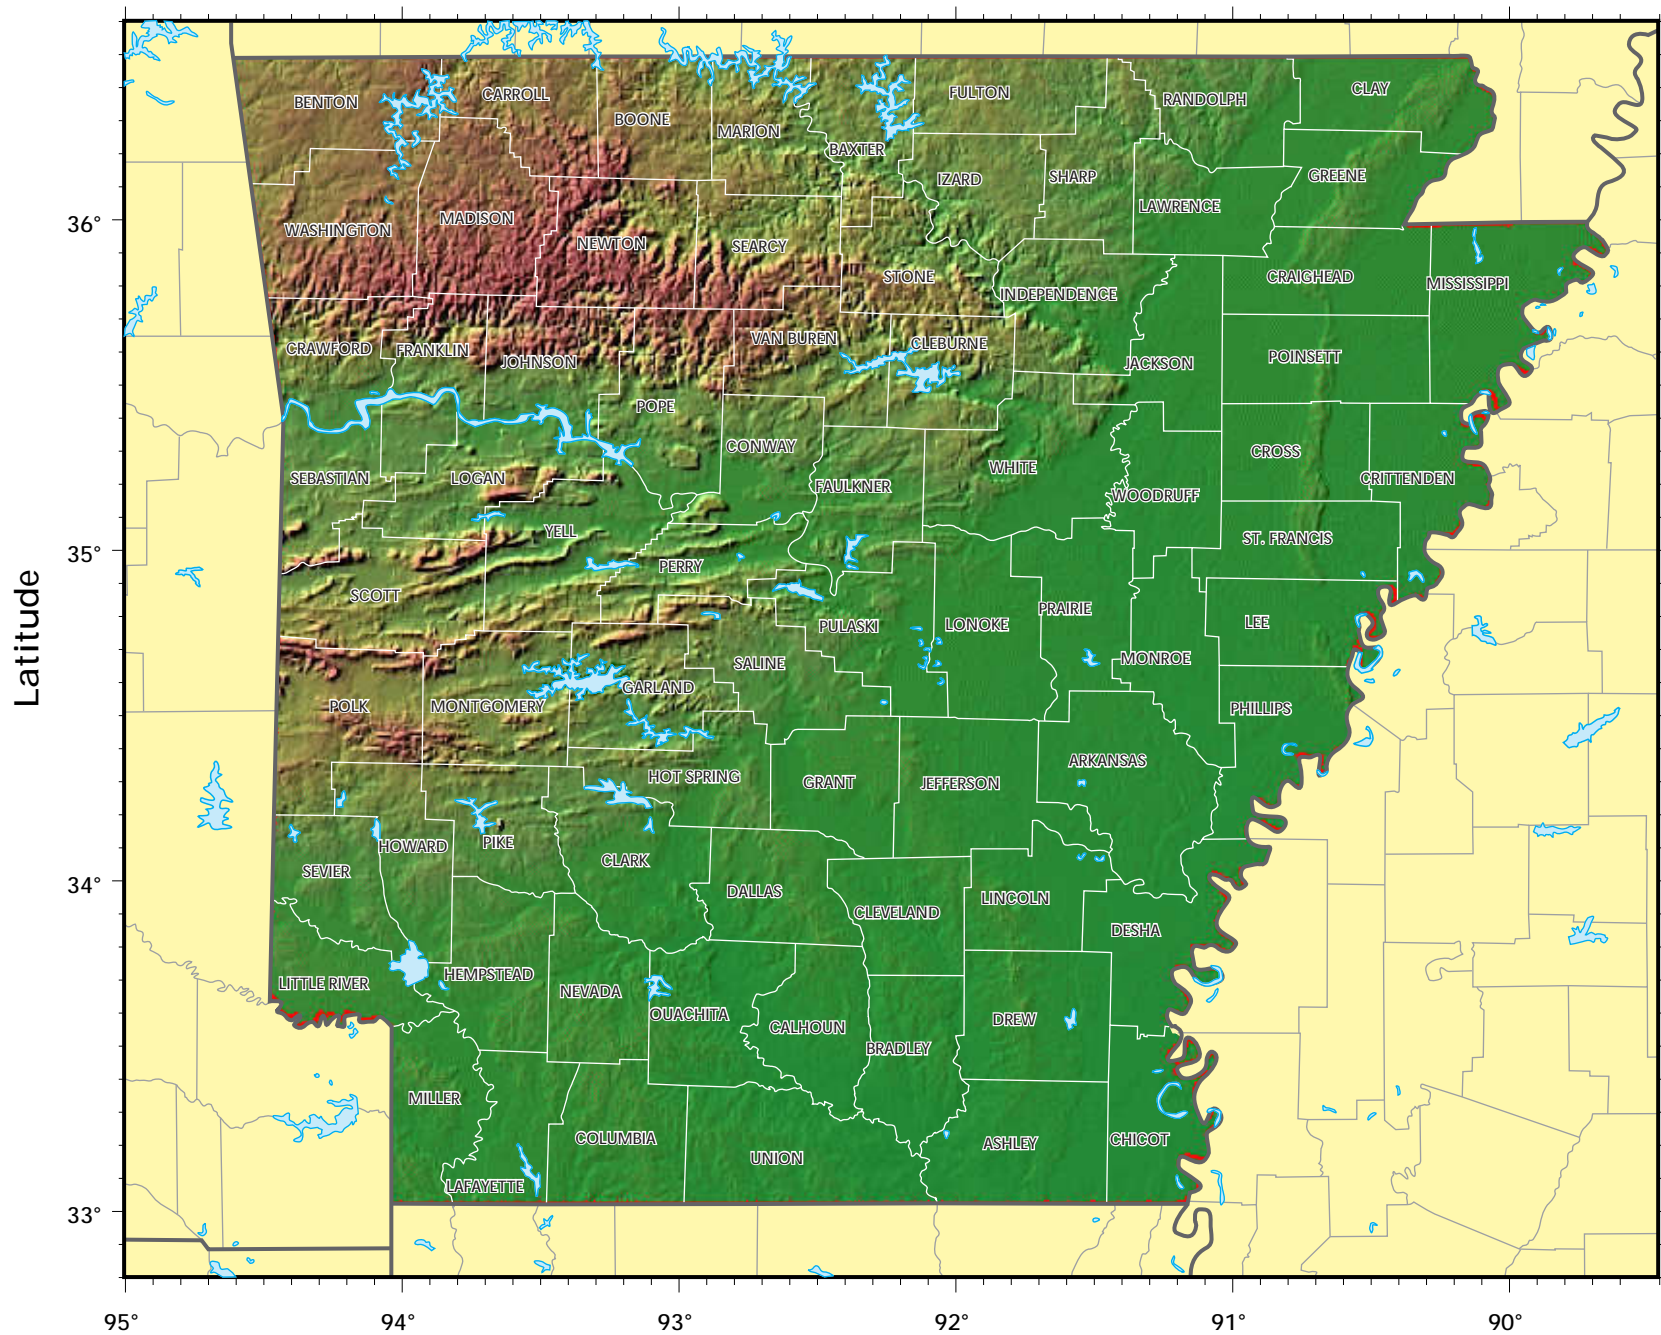

# Arkansas

shaded relief model ©1995 Ray Sterner, Johns Hopkins University, Applied Physics Laboratory  
cartography ©Weller Cartographic Services Ltd.