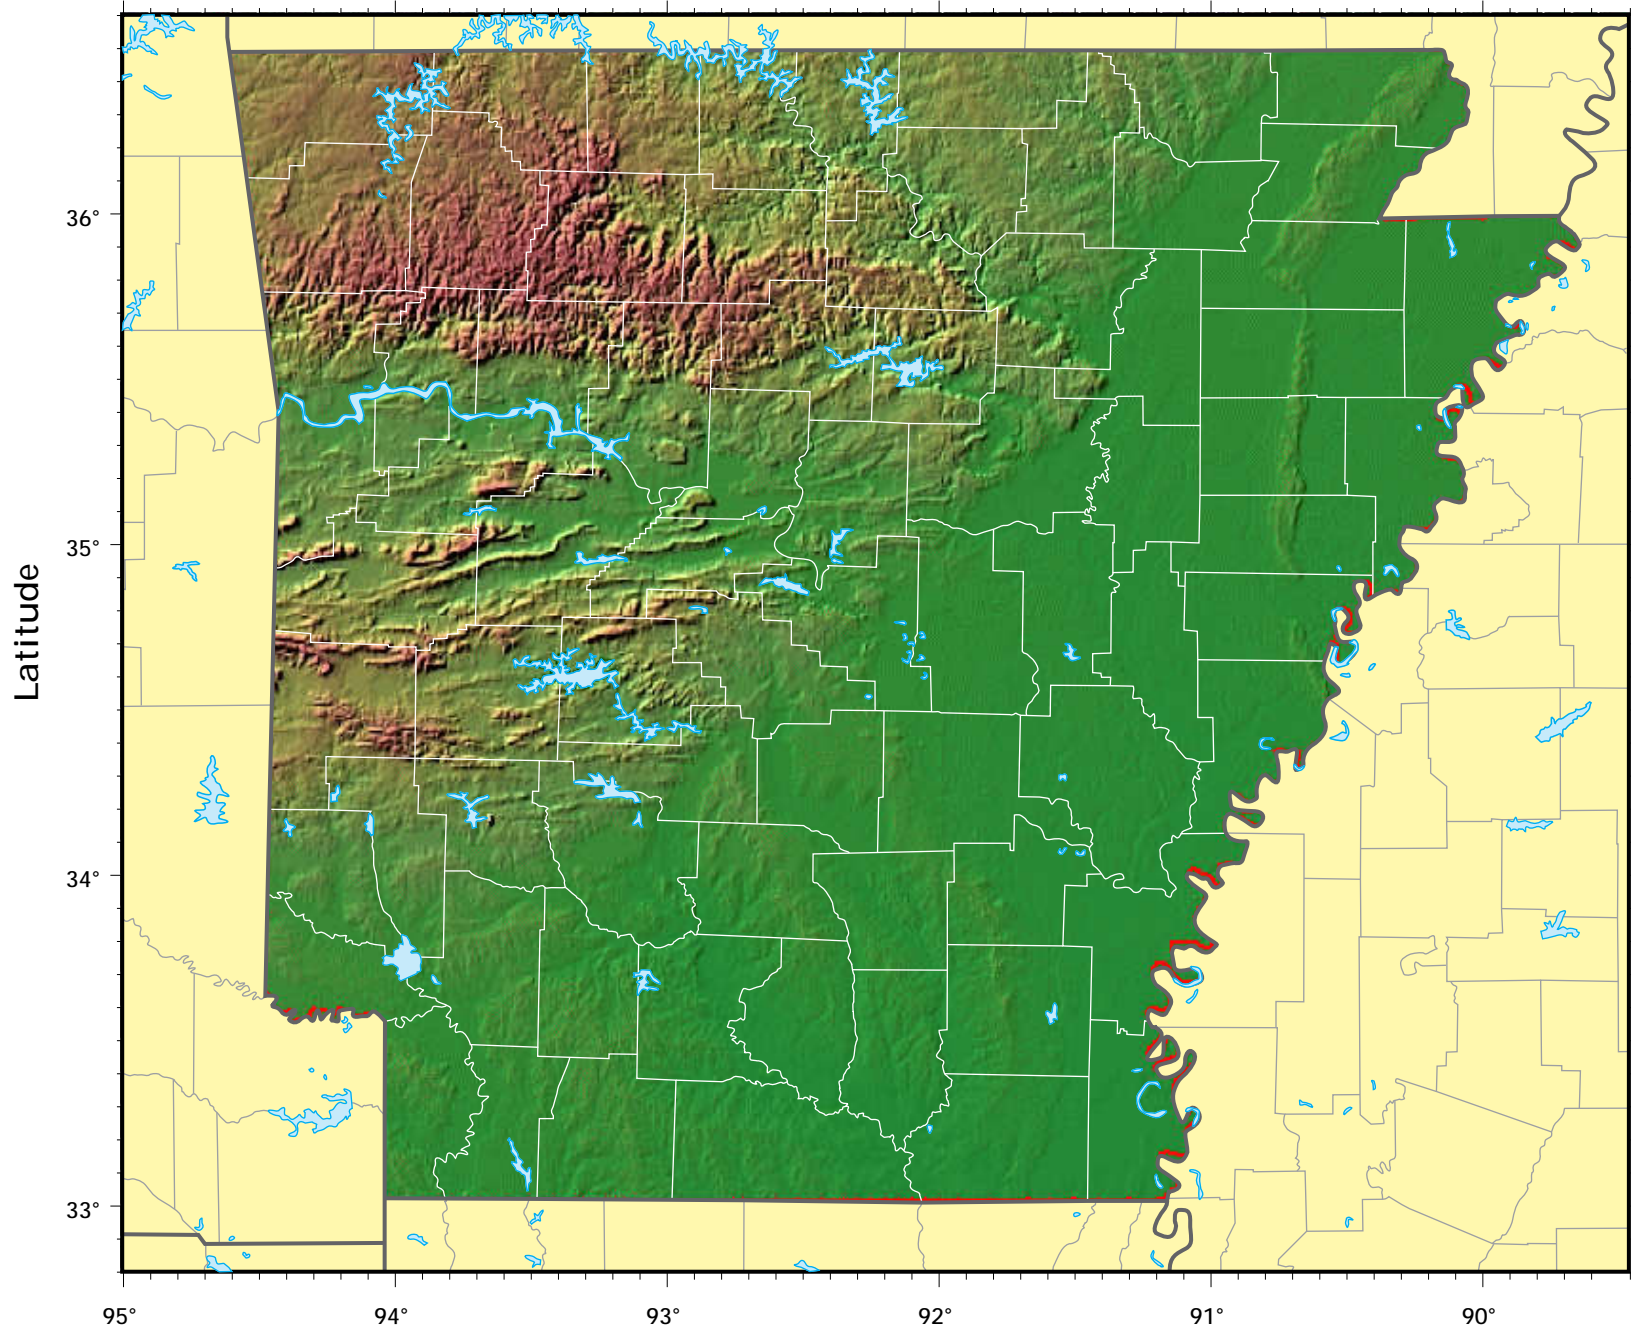

Arkansas

shaded relief model ©1995 Ray Sterner, Johns Hopkins University, Applied Physics Laboratory
cartography ©Weller Cartographic Services Ltd.