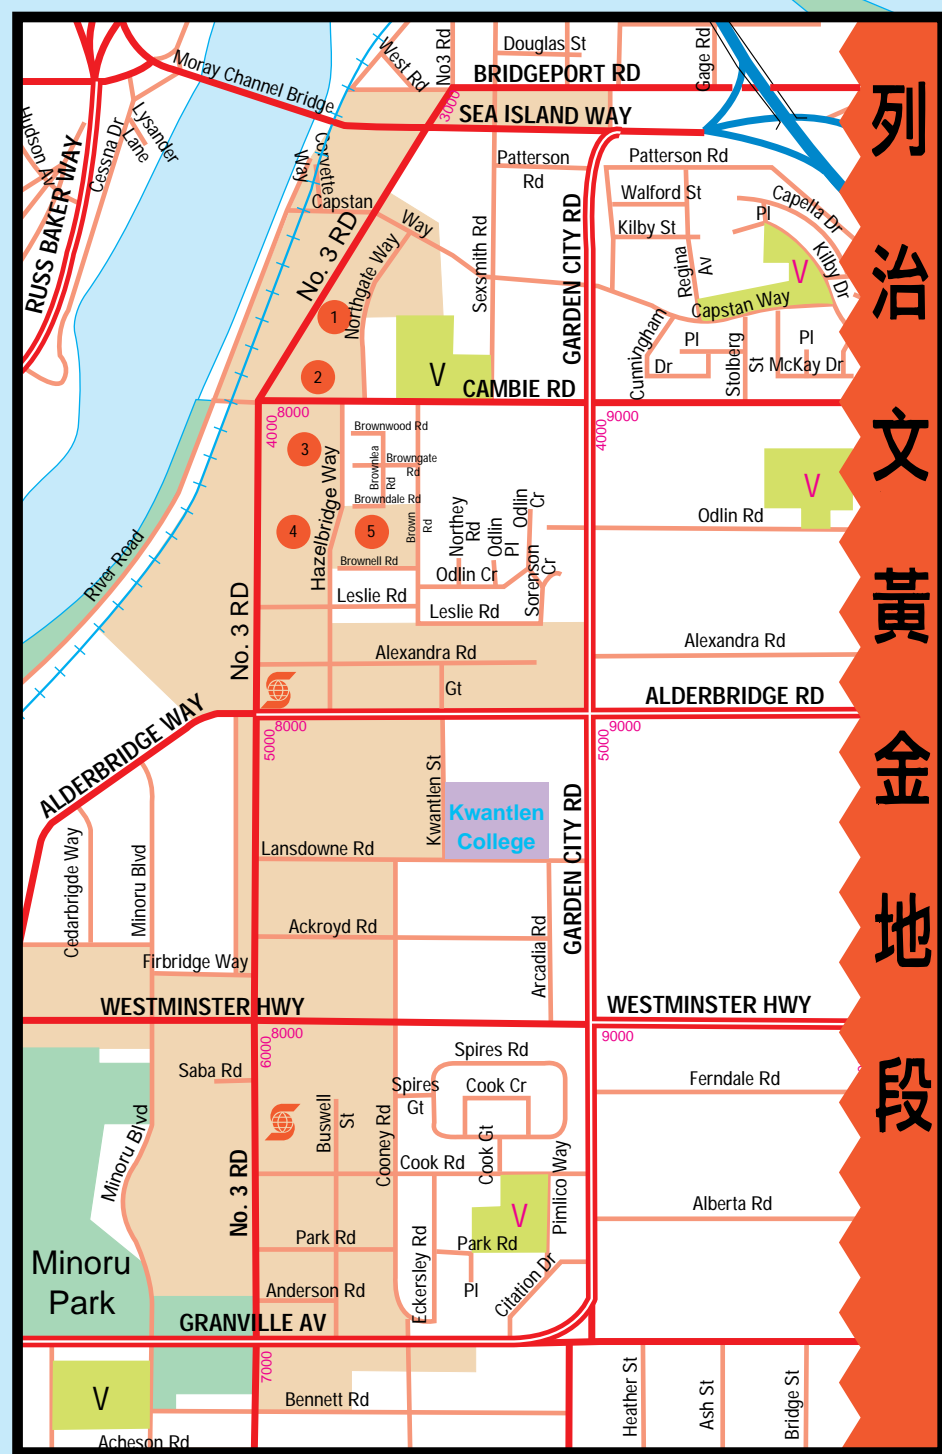

列治文 黃金地段

列治文