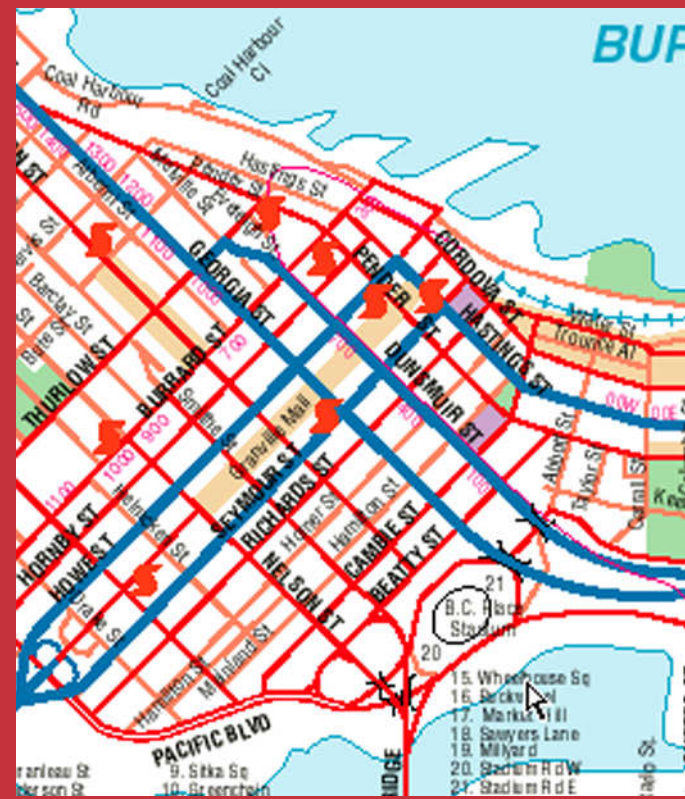

THE NEWCOMERS CITY GUIDE AND MAP OF

Vancouver