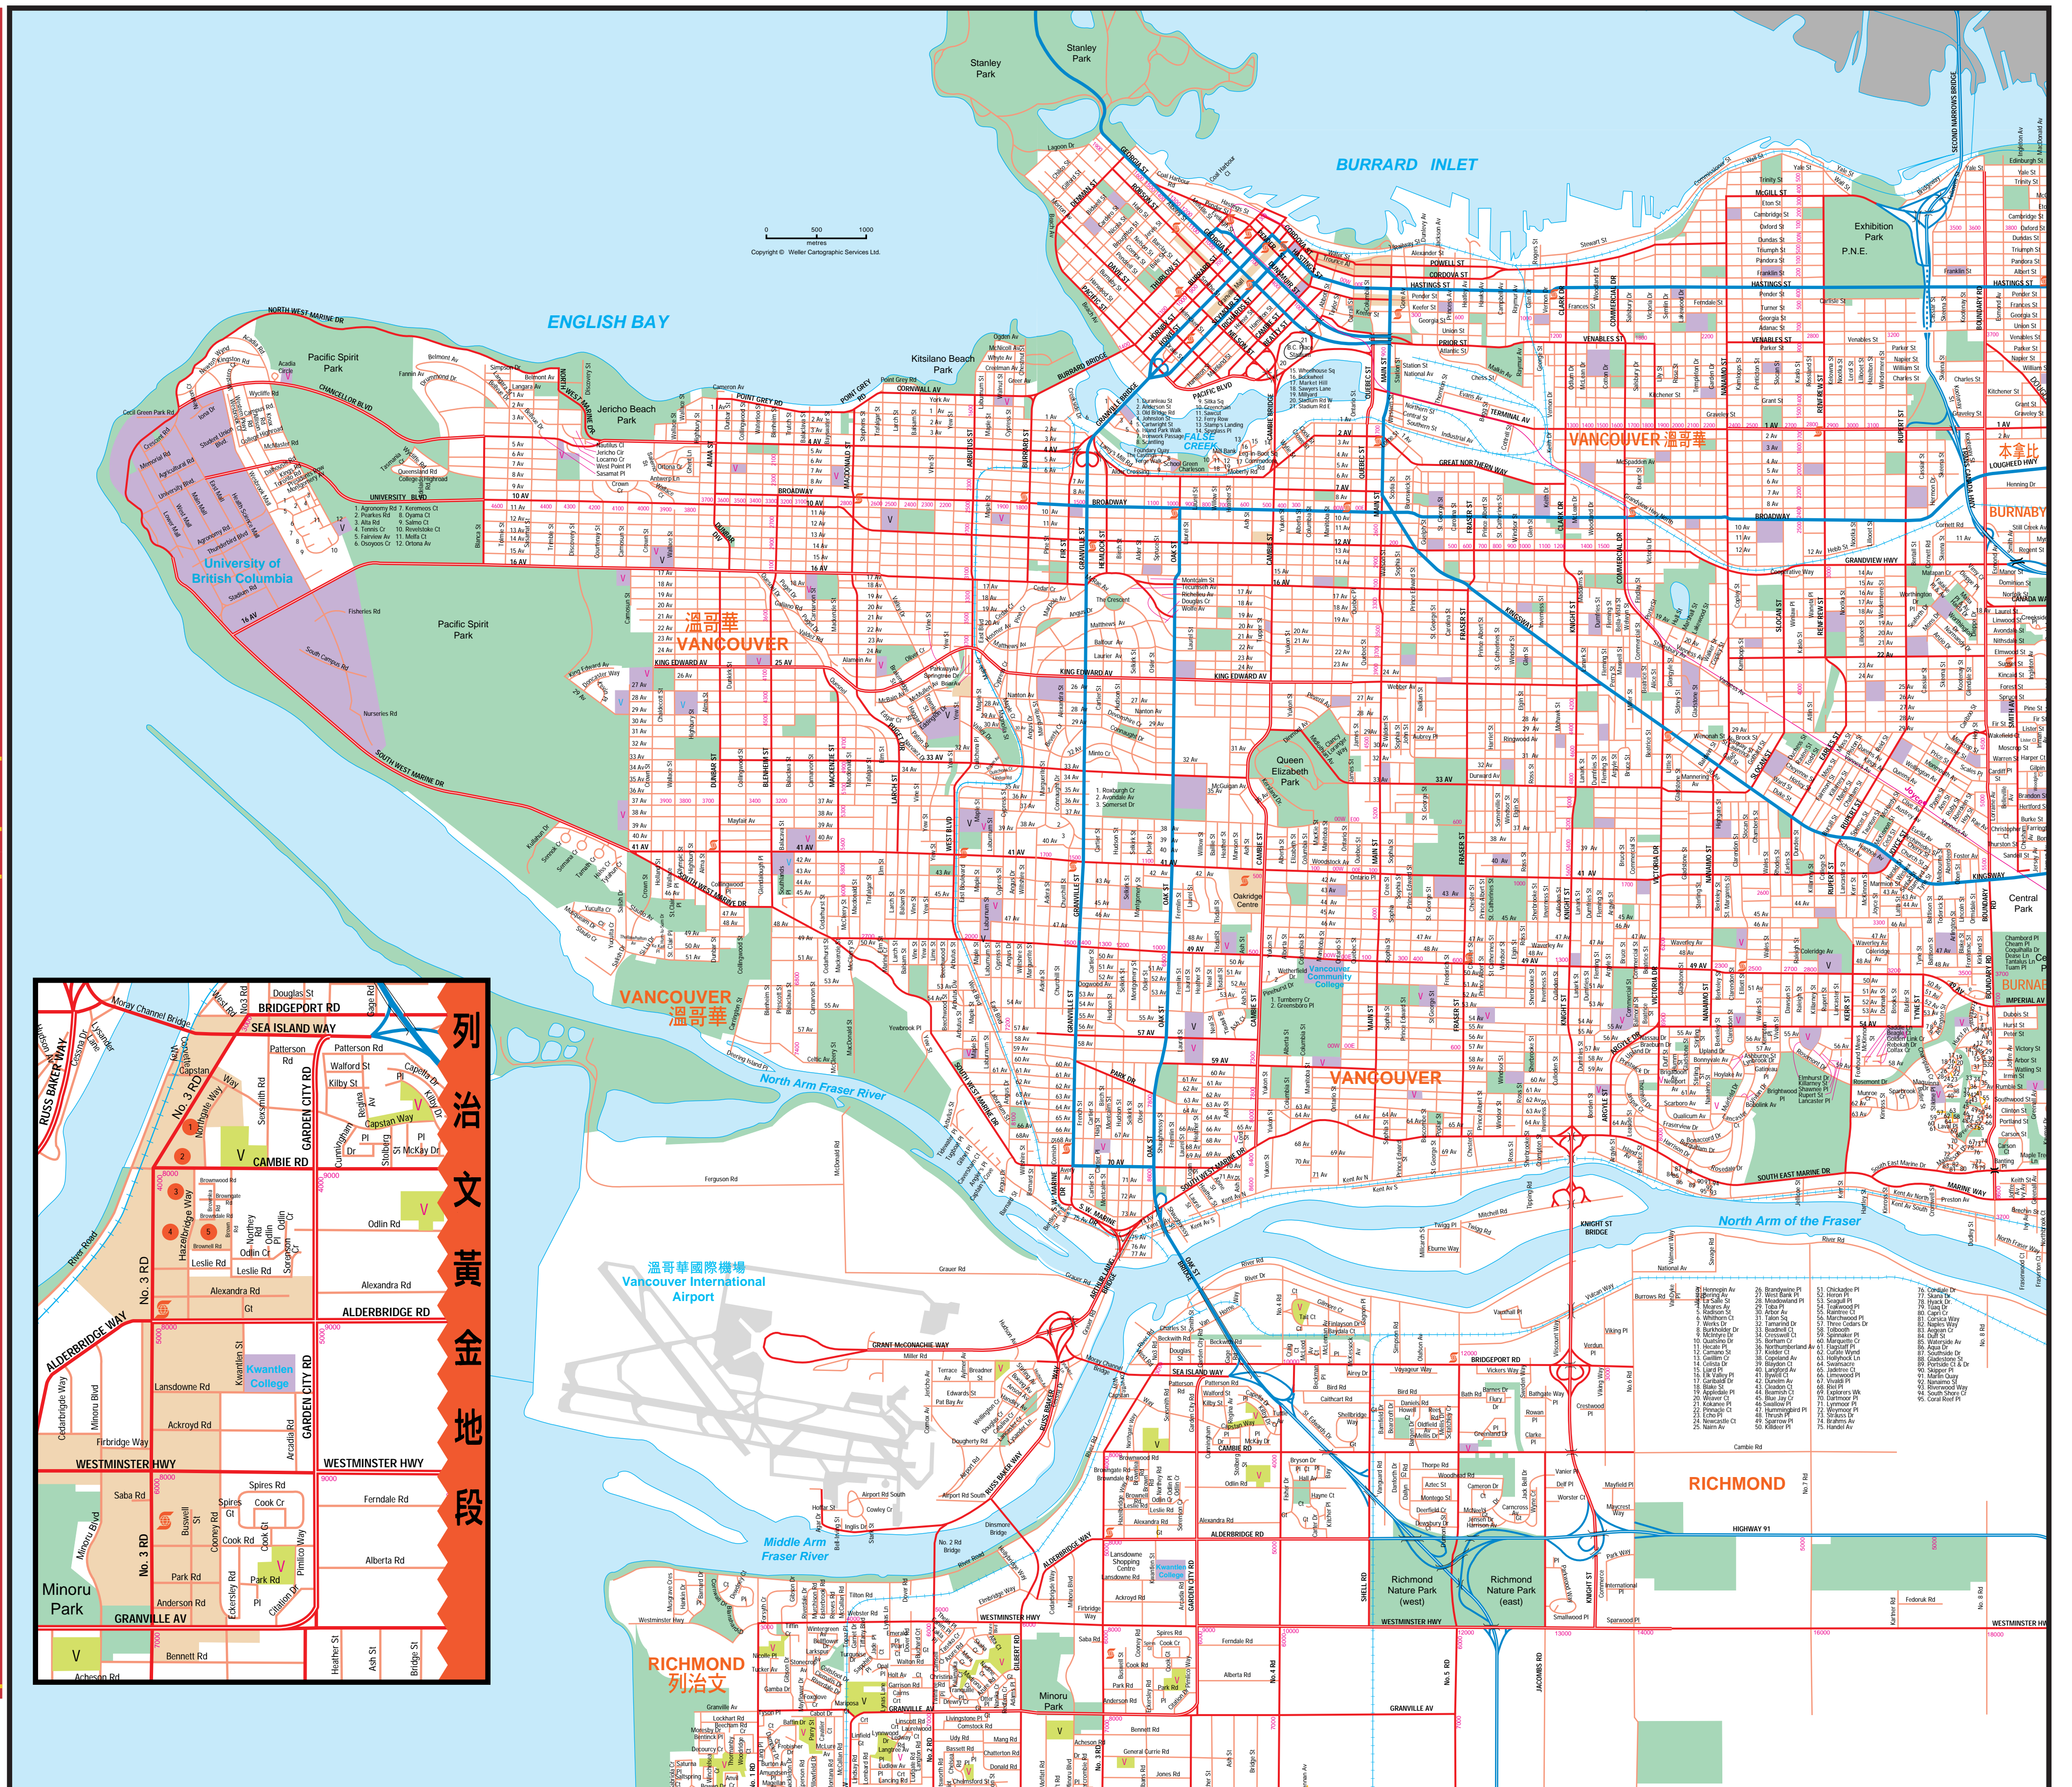

列治文 黃金地段

列治文