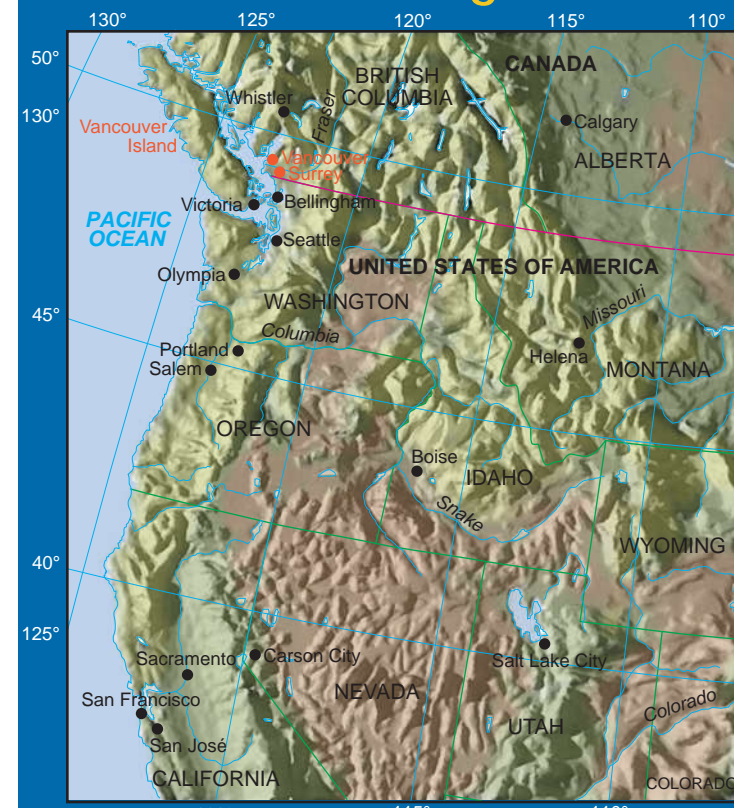

WELLER CARTOGRAPHIC SERVICES LTD.'S Vancouver Island Golfing