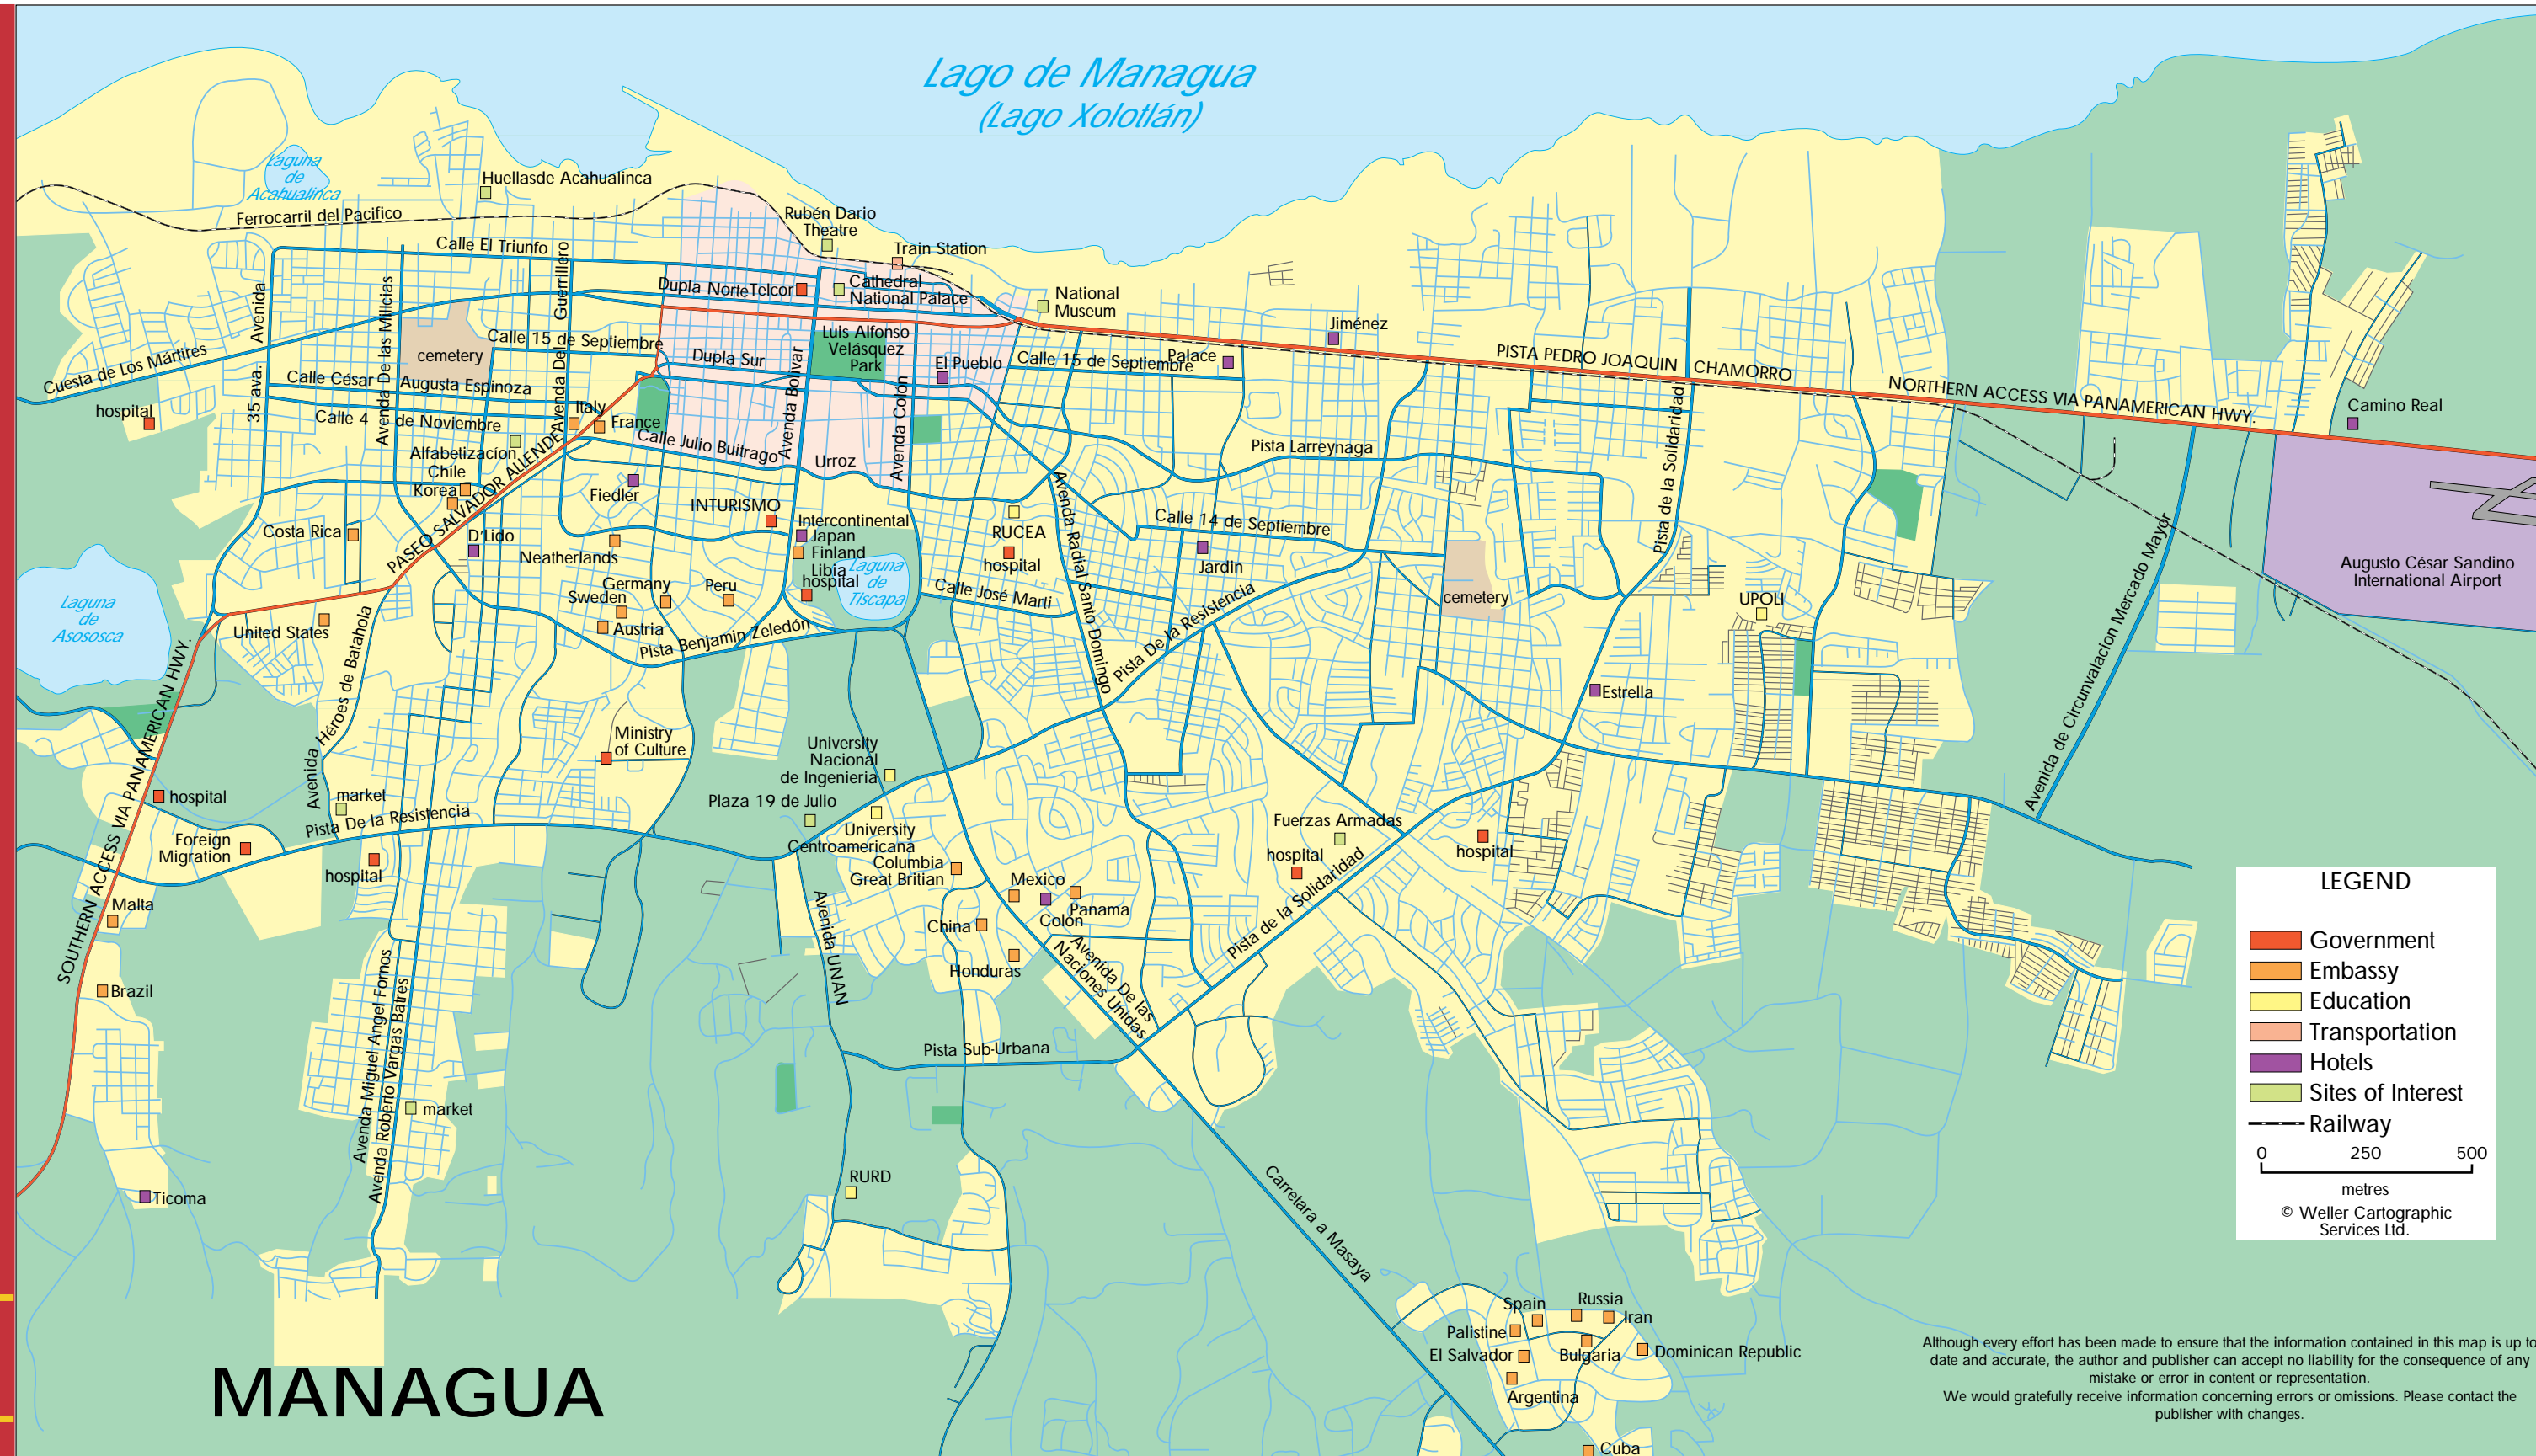

THE CITY GUIDE AND MAP OF

Managua

Weller

13103

MANAGUA

Although every effort has been made to ensure that the information contained in this map is up to date and accurate, the author and publisher can accept no liability for the consequence of any mistake or error in content or representation. We would gratefully receive information concerning errors or omissions. Please contact the publisher with changes.

WELLER CARTOGRAPHIC SERVICES LTD.'S

Managua

Mountain High Maps™ Copyright © 1993 Digital Wisdom, Inc. additional painting by Weller Cartographic Services Ltd.

Other titles created by Weller Cartographic Services Ltd. are Tokyo, Shanghai, Mongolia, Beijing, Rio de Janeiro, Nicaragua, El Salvador, Prince Edward Island and others for more information on Weller Cartographic Services Ltd. and our products visit our store on the World Wide Web at www.mapmatrix.com e-mail us at weller@axion.net or write or call us at 2960 Cosgrove Crescent, Nanaimo, British Columbia, Canada, V9S 3P8